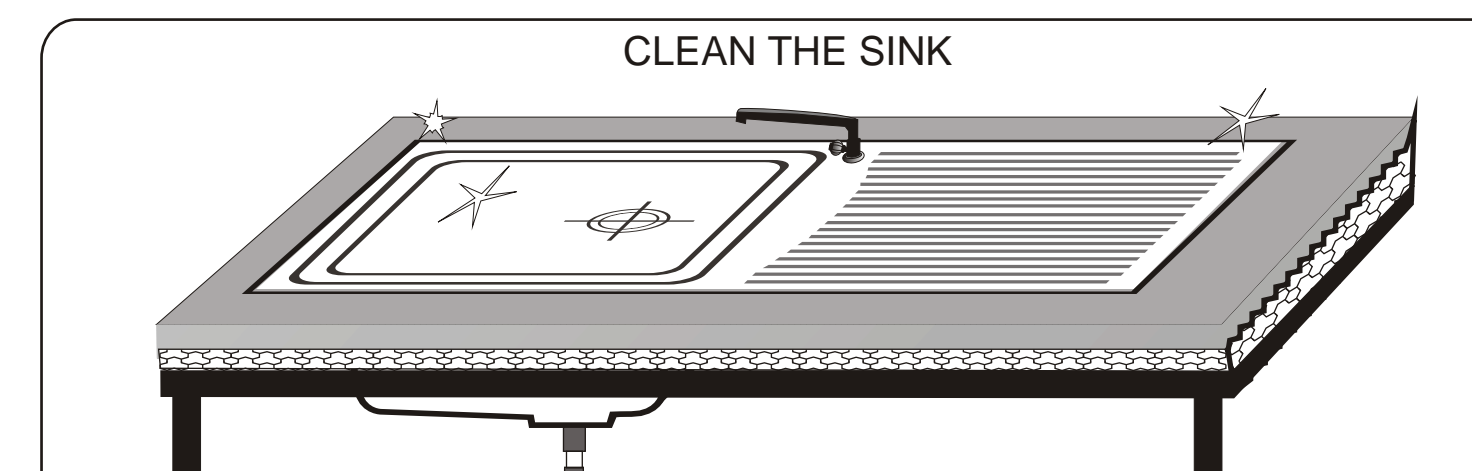

INSTALLATION GUIDE - LINES :

ZINZOR SINK IS A PREMIUM PRODUCT. PLEASE DO NOT ALLOW IT'S EDGES TO GET KNOCKED OUT AND DO NOT KEEP ANY OBJECT OVER IT WHILE IT IS LYING PACKED & AWAITING INSTALLATION. KEEP IT INSIDE ORIGINAL PACKING TILL FINAL FITMENT. FOR YOUR CONVENIENCE USE THIS TEMPLATE FOR DIMENSIONAL DETAILS FOR MAKING THE CUT OUT FOR SINK ON THE PLATFORM. YOU NEED NOT DISTURB THE SINK TILL THE TIME IT IS READY FOR FITMENT. THE TEMPLATE HAS BEEN CUT AS PER THE ACTUAL DIMENSIONS OF THE SINK FOR FLUSH MOUNT OF YOUR KITCHEN SINK.

STEP - 1

STEP - 2

STEP - 3

STEP - 4

STEP - 5

STEP - 6

STEP - 7

STEP - 8

STEP - 9

STEP - 10

STEP - 11

STEP - 13

STEP - 14

STEP - 15

STEP - 16

YOUR ZINZOR KITCHEN SINK IS NOW FULLY READY FOR YOUR USE.