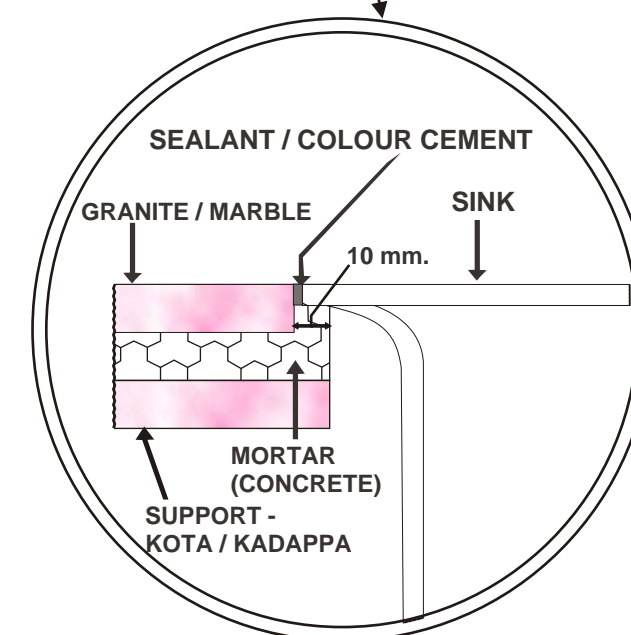

INSTALLATION GUIDE - LINES :

ZINZOR SINK IS A PREMIUM PRODUCT. PLEASE DO NOT ALLOW IT'S EDGES TO GET KNOCKED OUT AND DO NOT KEEP ANY OBJECT OVER IT WHILE IT IS LYING PACKED & AWAITING INSTALLATION. KEEP IT INSIDE ORIGINAL PACKING TILL FINAL FITMENT. FOR YOUR CONVENIENCE USE THIS TEMPLATE FOR DIMENSIONAL DETAILS FOR MAKING THE CUT OUT FOR SINK ON THE PLATFORM. YOU NEED NOT DISTURB THE SINK TILL THE TIME IT IS READY FOR FITMENT. THE TEMPLATE HAS BEEN CUT AS PER THE ACTUAL DIMENSIONS OF THE SINK FOR FLUSH MOUNT OF YOUR KITCHEN SINK.

STEP - 1

STEP - 2

STEP - 3

STEP - 4

STEP - 5

STEP - 6

STEP - 7

STEP - 8

STEP - 9

STEP - 10

STEP - 11

STEP - 13

STEP - 14

STEP - 15

STEP - 16

YOUR ZINZOR KITCHEN SINK IS NOW FULLY READY FOR YOUR USE.