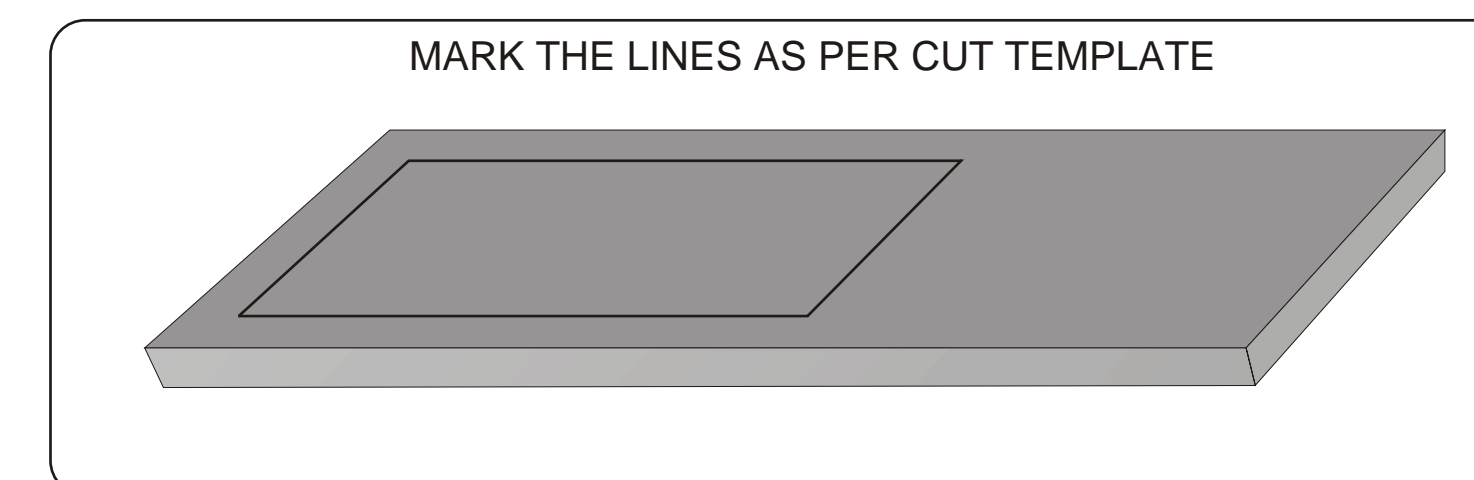

INSTALLATION GUIDE - LINES :

ZINZOR SINK IS A PREMIUM PRODUCT. PLEASE DO NOT ALLOW IT'S EDGES TO GET KNOCKED OUT AND DO NOT KEEP ANY OBJECT OVER IT WHILE IT IS LYING PACKED & AWAITING INSTALLATION. KEEP IT INSIDE ORIGINAL PACKING TILL FINAL FITMENT. FOR YOUR CONVENIENCE USE THIS TEMPLATE FOR DIMENSIONAL DETAILS FOR MAKING THE CUT OUT FOR SINK ON THE PLATFORM. YOU NEED NOT DISTURB THE SINK TILL THE TIME IT IS READY FOR FITMENT. THE TEMPLATE HAS BEEN CUT AS PER THE ACTUAL DIMENSIONS OF THE SINK FOR FLUSH MOUNT OF YOUR KITCHEN SINK.

STEP - 1

STEP - 2

STEP - 3

STEP - 4

STEP - 5

STEP - 6

STEP - 7

STEP - 8