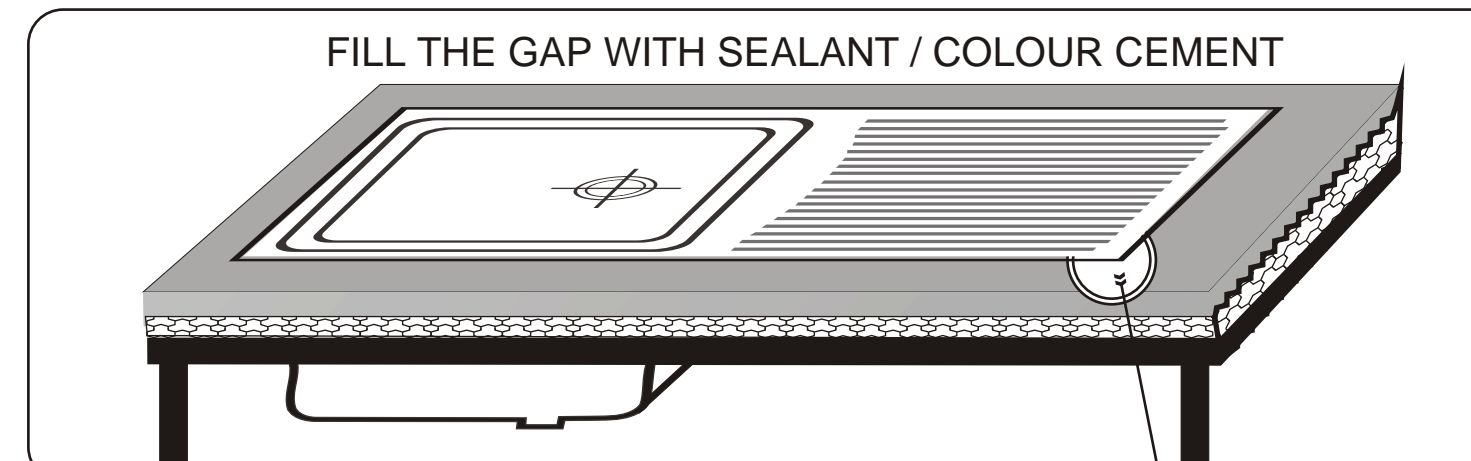

INSTALLATION GUIDE - LINES :

ZINZOR SINK IS A PREMIUM PRODUCT. PLEASE DO NOT ALLOW IT'S EDGES TO GET KNOCKED OUT AND DO NOT KEEP ANY OBJECT OVER IT WHILE IT IS LYING PACKED & AWAITING INSTALLATION. KEEP IT INSIDE ORIGINAL PACKING TILL FINAL FITMENT. FOR YOUR CONVENIENCE USE THIS TEMPLATE FOR DIMENSIONAL DETAILS FOR MAKING THE CUT OUT FOR SINK ON THE PLATFORM. YOU NEED NOT DISTURB THE SINK TILL THE TIME IT IS READY FOR FITMENT. THE TEMPLATE HAS BEEN CUT AS PER THE ACTUAL DIMENSIONS OF THE SINK FOR FLUSH MOUNT OF YOUR KITCHEN SINK.

STEP - 1

STEP - 2

STEP - 3

STEP - 4

STEP - 5

STEP - 6

STEP - 7

STEP - 8

STEP - 9

STEP - 10

STEP - 11

STEP - 13

STEP - 14

STEP - 15

STEP - 16

YOUR ZINZOR KITCHEN SINK IS NOW FULLY READY FOR YOUR USE.