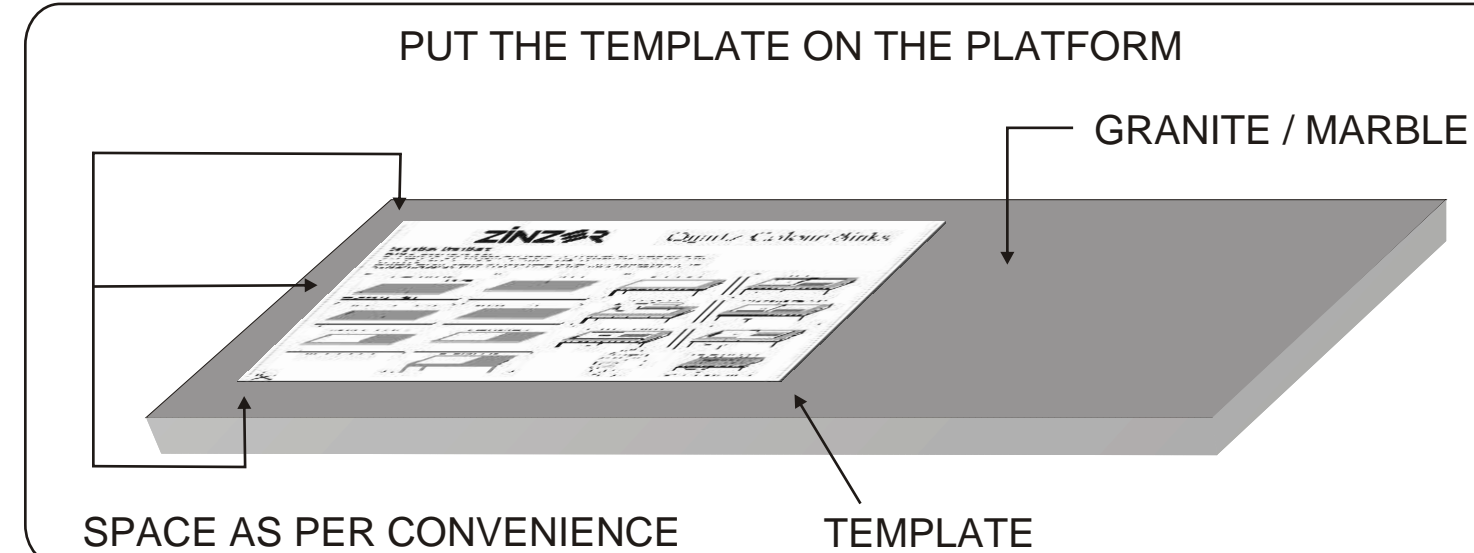

INSTALLATION GUIDE - LINES :

ZINZOR SINK IS A PREMIUM PRODUCT. PLEASE DO NOT ALLOW IT'S EDGES TO GET KNOCKED OUT AND DO NOT KEEP ANY OBJECT OVER IT WHILE IT IS LYING PACKED & AWAITING INSTALLATION. KEEP IT INSIDE ORIGINAL PACKING TILL FINAL FITMENT. FOR YOUR CONVENIENCE USE THIS TEMPLATE FOR DIMENSIONAL DETAILS FOR MAKING THE CUT OUT FOR SINK ON THE PLATFORM. YOU NEED NOT DISTURB THE SINK TILL THE TIME IT IS READY FOR FITMENT. THE TEMPLATE HAS BEEN CUT AS PER THE ACTUAL DIMENSIONS OF THE SINK FOR FLUSH MOUNT OF YOUR KITCHEN SINK.

STEP - 1