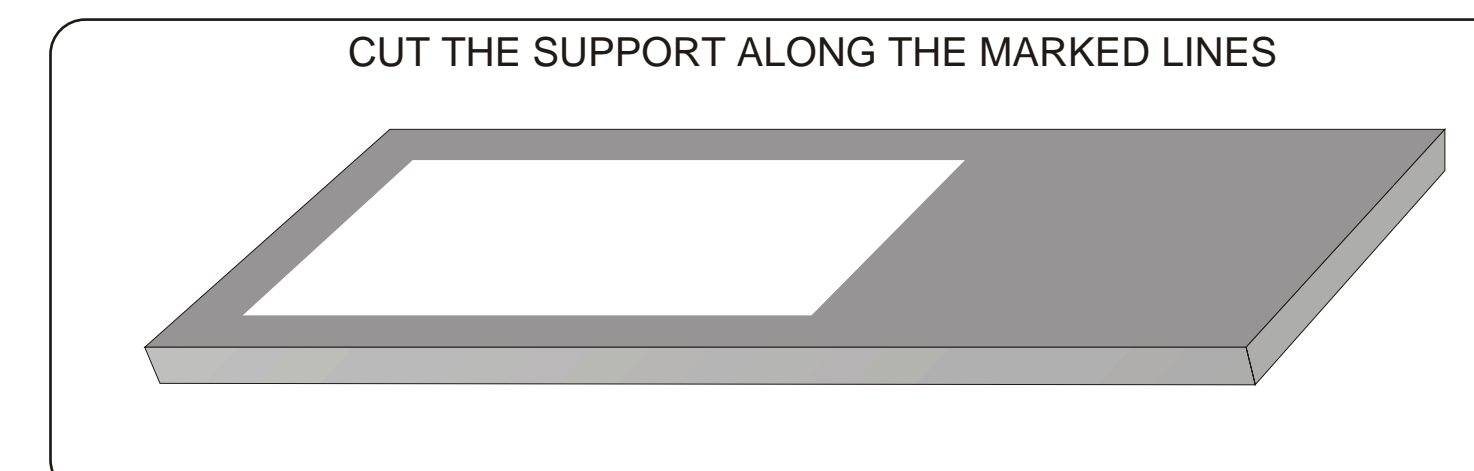

INSTALLATION GUIDE - LINES :

ZINZOR SINK IS A PREMIUM PRODUCT. PLEASE DO NOT ALLOW IT'S EDGES TO GET KNOCKED OUT AND DO NOT KEEP ANY OBJECT OVER IT WHILE IT IS LYING PACKED & AWAITING INSTALLATION. KEEP IT INSIDE ORIGINAL PACKING TILL FINAL FITMENT. FOR YOUR CONVENIENCE USE THIS TEMPLATE FOR DIMENSIONAL DETAILS FOR MAKING THE CUT OUT FOR SINK ON THE PLATFORM. YOU NEED NOT DISTURB THE SINK TILL THE TIME IT IS READY FOR FITMENT. THE TEMPLATE HAS BEEN CUT AS PER THE ACTUAL DIMENSIONS OF THE SINK FOR FLUSH MOUNT OF YOUR KITCHEN SINK.

STEP - 1

STEP - 2

STEP - 3

STEP - 4

STEP - 5

STEP - 6

STEP - 7

STEP - 8