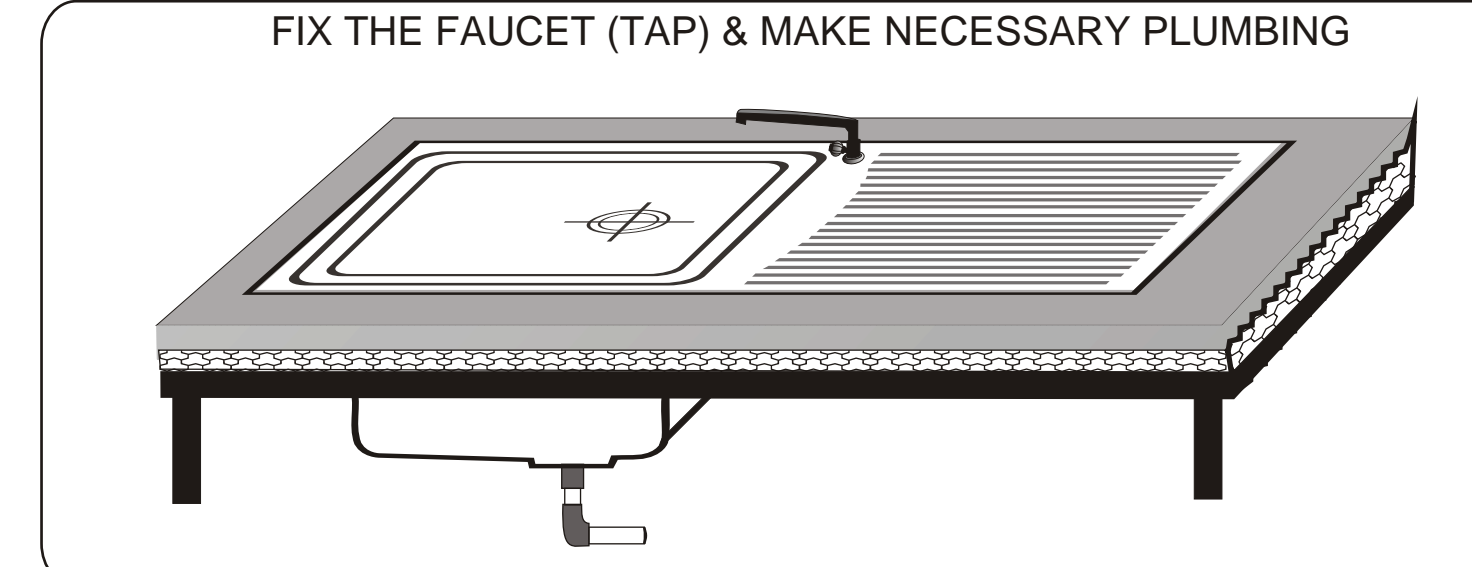

INSTALLATION GUIDE - LINES :

ZINZOR SINK IS A PREMIUM PRODUCT. PLEASE DO NOT ALLOW IT'S EDGES TO GET KNOCKED OUT AND DO NOT KEEP ANY OBJECT OVER IT WHILE IT IS LYING PACKED & AWAITING INSTALLATION. KEEP IT INSIDE ORIGINAL PACKING TILL FINAL FITMENT. FOR YOUR CONVENIENCE USE THIS TEMPLATE FOR DIMENSIONAL DETAILS FOR MAKING THE CUT OUT FOR SINK ON THE PLATFORM. YOU NEED NOT DISTURB THE SINK TILL THE TIME IT IS READY FOR FITMENT. THE TEMPLATE HAS BEEN CUT AS PER THE ACTUAL DIMENSIONS OF THE SINK FOR FLUSH MOUNT OF YOUR KITCHEN SINK.

STEP - 1

STEP - 2

STEP - 3

STEP - 4

STEP - 5

STEP - 6

STEP - 7

STEP - 8

STEP - 9

STEP - 10

STEP - 11

STEP - 13

STEP - 14

STEP - 15

STEP - 16

YOUR ZINZOR KITCHEN SINK IS NOW FULLY READY FOR YOUR USE.