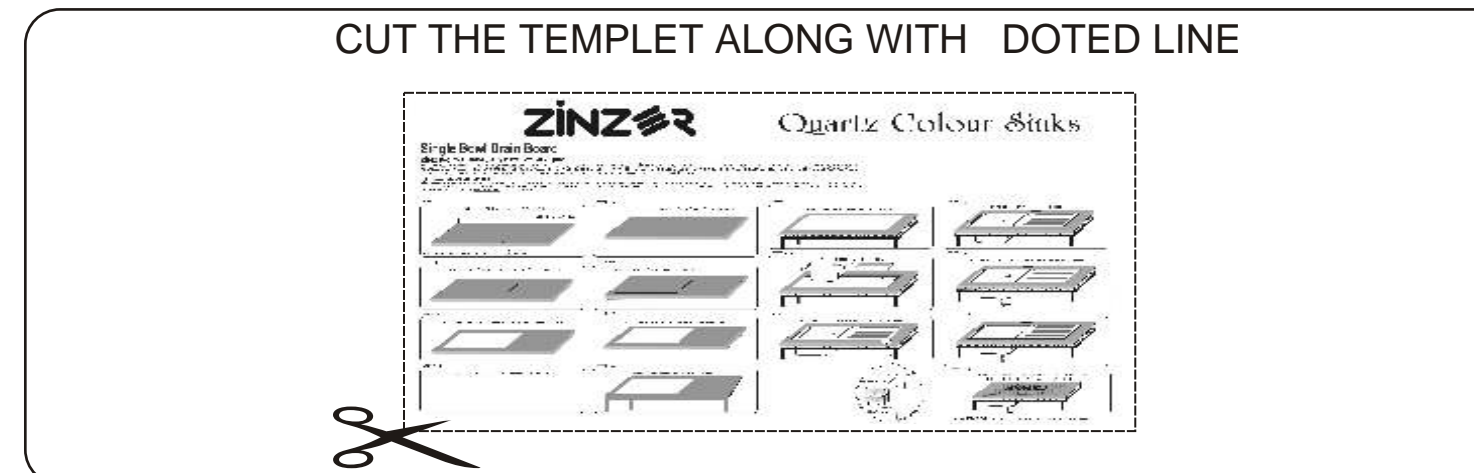

INSTALLATION GUIDE - LINES :

ZINZOR SINK IS A PREMIUM PRODUCT. PLEASE DO NOT ALLOW IT'S EDGES TO GET KNOCKED OUT AND DO NOT KEEP ANY OBJECT OVER IT WHILE IT IS LYING PACKED & AWAITING INSTALLATION. KEEP IT INSIDE ORIGINAL PACKING TILL FINAL FITMENT. FOR YOUR CONVENIENCE USE THIS TEMPLATE FOR DIMENSIONAL DETAILS FOR MAKING THE CUT OUT FOR SINK ON THE PLATFORM. YOU NEED NOT DISTURB THE SINK TILL THE TIME IT IS READY FOR FITMENT. THE TEMPLATE HAS BEEN CUT AS PER THE ACTUAL DIMENSIONS OF THE SINK FOR FLUSH MOUNT OF YOUR KITCHEN SINK.

STEP - 1

STEP - 2

STEP - 3

STEP - 4

STEP - 5

STEP - 6

STEP - 7

STEP - 8

STEP - 9

STEP - 10

STEP - 11

STEP - 13

STEP - 14

STEP - 15

STEP - 16

YOUR ZINZOR KITCHEN SINK IS NOW FULLY READY FOR YOUR USE.