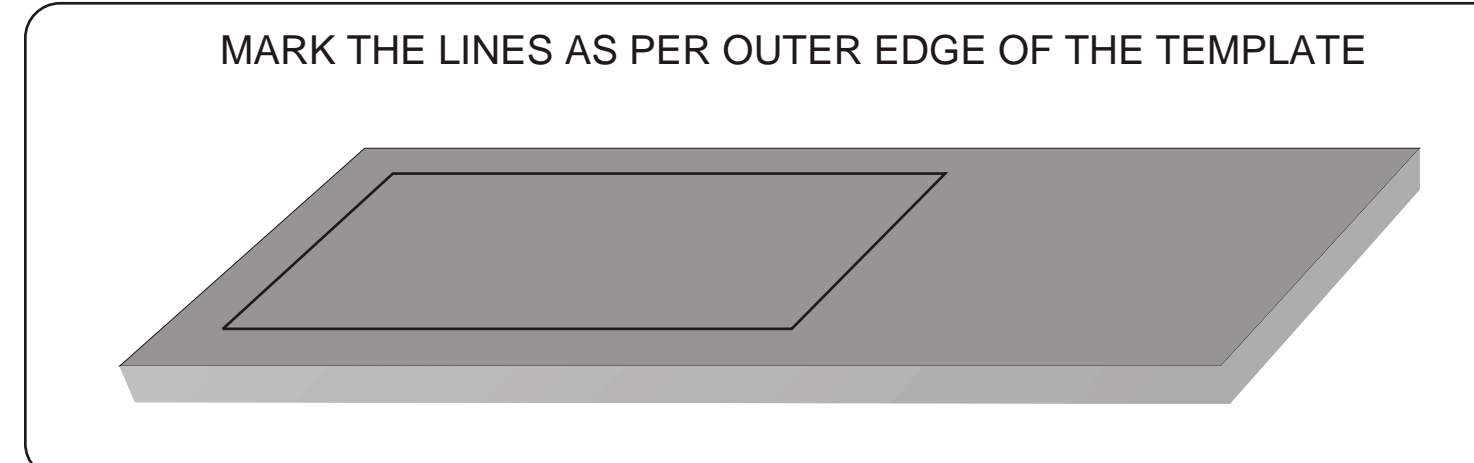

Quartz Colour Sinks

Single Bowl Drain Board

ZINZOR THE PREMIUM QUARTZ KITCHEN SINK

WE THANK YOU & COMPLEMENT YOU FOR CHOOSING ZINZOR KITCHEN SINK FOR YOUR EXCLUSIVE KITCHEN. WE ARE SURE ZINZOR SINK, WHICH IS KNOWN FOR ITS INTERNATIONAL QUALITY, WILL ENHANCE THE ELEGANCE OF YOUR MODERN KITCHEN. WE WOULD LIKE TO ENSURE THAT YOUR SINK IS PROPERLY INSTALLED AND IS PROPERLY MAINTAINED AFTER INSTALLATION SO THAT THE ELEGANCE OF YOUR KITCHEN IS ASSURED FOR A LONG TIME. WE HAVE THEREFORE SPECIALLY DESIGNED & DEVELOPED THIS TEMPLATE FOR YOUR CONVENIENCE. PLEASE FOLLOW THE SIMPLE GUIDE LINES FOR INSTALLATION & MAINTENANCE OF YOUR ZINZOR KITCHEN SINK.

INSTALLATION GUIDE - LINES :

ZINZOR SINK IS A PREMIUM PRODUCT. PLEASE DO NOT ALLOW IT'S EDGES TO GET KNOCKED OUT AND DO NOT KEEP ANY OBJECT OVER IT WHILE IT IS LYING PACKED & AWAITING INSTALLATION. KEEP IT INSIDE ORIGINAL PACKING TILL FINAL FITMENT. FOR YOUR CONVENIENCE USE THIS TEMPLATE FOR DIMENSIONAL DETAILS FOR MAKING THE CUT OUT FOR SINK ON THE PLATFORM. YOU NEED NOT DISTURB THE SINK TILL THE TIME IT IS READY FOR FITMENT. THE TEMPLATE HAS BEEN CUT AS PER THE ACTUAL DIMENSIONS OF THE SINK FOR FLUSH MOUNT OF YOUR KITCHEN SINK.

STEP - 2

YOUR ZINZOR KITCHEN SINK IS NOW FULLY READY FOR YOUR USE.