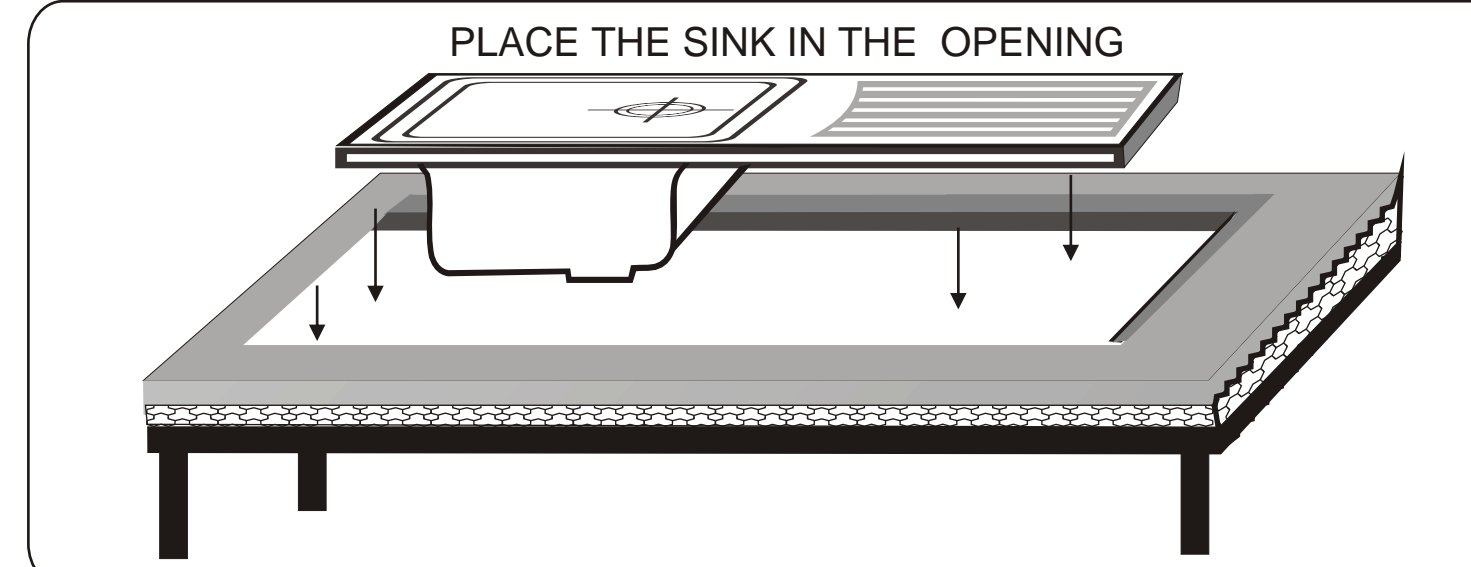

INSTALLATION GUIDE - LINES :

ZINZOR SINK IS A PREMIUM PRODUCT. PLEASE DO NOT ALLOW IT'S EDGES TO GET KNOCKED OUT AND DO NOT KEEP ANY OBJECT OVER IT WHILE IT IS LYING PACKED & AWAITING INSTALLATION. KEEP IT INSIDE ORIGINAL PACKING TILL FINAL FITMENT. FOR YOUR CONVENIENCE USE THIS TEMPLATE FOR DIMENSIONAL DETAILS FOR MAKING THE CUT OUT FOR SINK ON THE PLATFORM. YOU NEED NOT DISTURB THE SINK TILL THE TIME IT IS READY FOR FITMENT. THE TEMPLATE HAS BEEN CUT AS PER THE ACTUAL DIMENSIONS OF THE SINK FOR FLUSH MOUNT OF YOUR KITCHEN SINK.

STEP - 1

STEP - 2

STEP - 3

STEP - 4

STEP - 5

STEP - 6

STEP - 7

STEP - 8

STEP - 9

STEP - 10

STEP - 11

STEP - 13

STEP - 14

STEP - 15

STEP - 16

YOUR ZINZOR KITCHEN SINK IS NOW FULLY READY FOR YOUR USE.