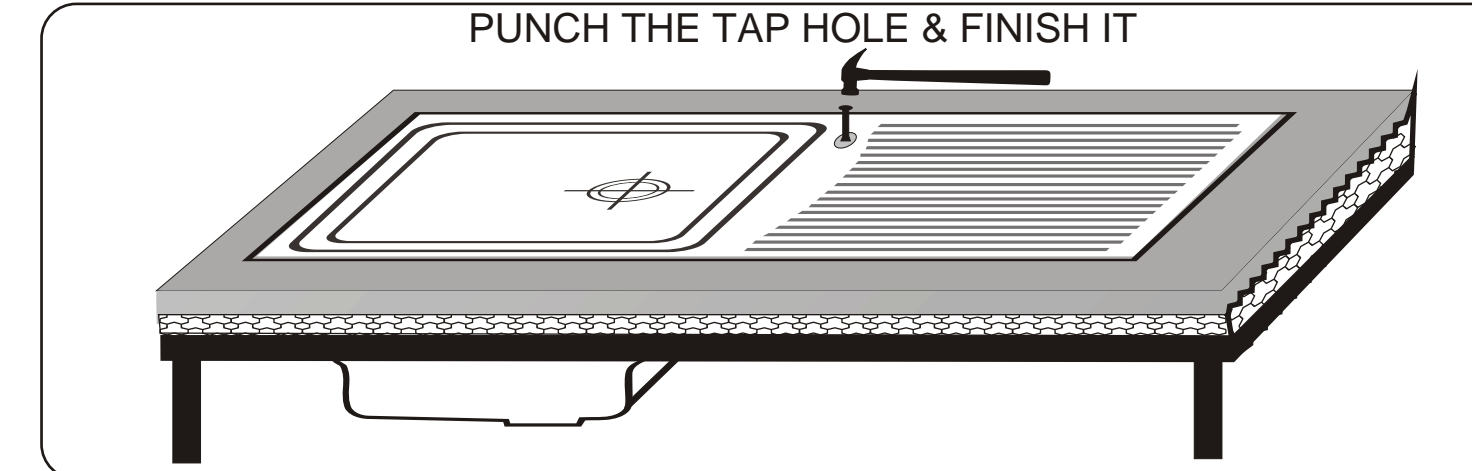

INSTALLATION GUIDE - LINES :

ZINZOR SINK IS A PREMIUM PRODUCT. PLEASE DO NOT ALLOW IT'S EDGES TO GET KNOCKED OUT AND DO NOT KEEP ANY OBJECT OVER IT WHILE IT IS LYING PACKED & AWAITING INSTALLATION. KEEP IT INSIDE ORIGINAL PACKING TILL FINAL FITMENT. FOR YOUR CONVENIENCE USE THIS TEMPLATE FOR DIMENSIONAL DETAILS FOR MAKING THE CUT OUT FOR SINK ON THE PLATFORM. YOU NEED NOT DISTURB THE SINK TILL THE TIME IT IS READY FOR FITMENT. THE TEMPLATE HAS BEEN CUT AS PER THE ACTUAL DIMENSIONS OF THE SINK FOR FLUSH MOUNT OF YOUR KITCHEN SINK.

STEP - 1

STEP - 2

STEP - 3

STEP - 4

STEP - 5

STEP - 6

STEP - 7

STEP - 8

STEP - 9

STEP - 10

STEP - 11

STEP - 13

STEP - 14

STEP - 15

STEP - 16

YOUR ZINZOR KITCHEN SINK IS NOW FULLY READY FOR YOUR USE.