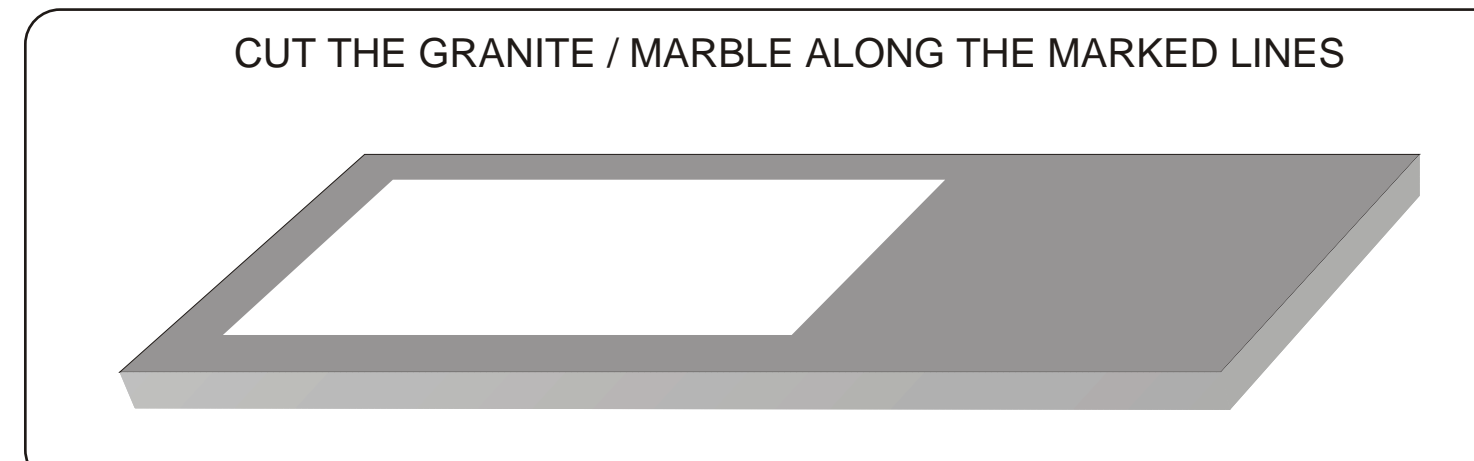

INSTALLATION GUIDE - LINES :

ZINZOR SINK IS A PREMIUM PRODUCT. PLEASE DO NOT ALLOW IT'S EDGES TO GET KNOCKED OUT AND DO NOT KEEP ANY OBJECT OVER IT WHILE IT IS LYING PACKED & AWAITING INSTALLATION. KEEP IT INSIDE ORIGINAL PACKING TILL FINAL FITMENT. FOR YOUR CONVENIENCE USE THIS TEMPLATE FOR DIMENSIONAL DETAILS FOR MAKING THE CUT OUT FOR SINK ON THE PLATFORM. YOU NEED NOT DISTURB THE SINK TILL THE TIME IT IS READY FOR FITMENT. THE TEMPLATE HAS BEEN CUT AS PER THE ACTUAL DIMENSIONS OF THE SINK FOR FLUSH MOUNT OF YOUR KITCHEN SINK.

STEP - 1

STEP - 2

STEP - 3

STEP - 4

STEP - 5

STEP - 6

STEP - 7

STEP - 8