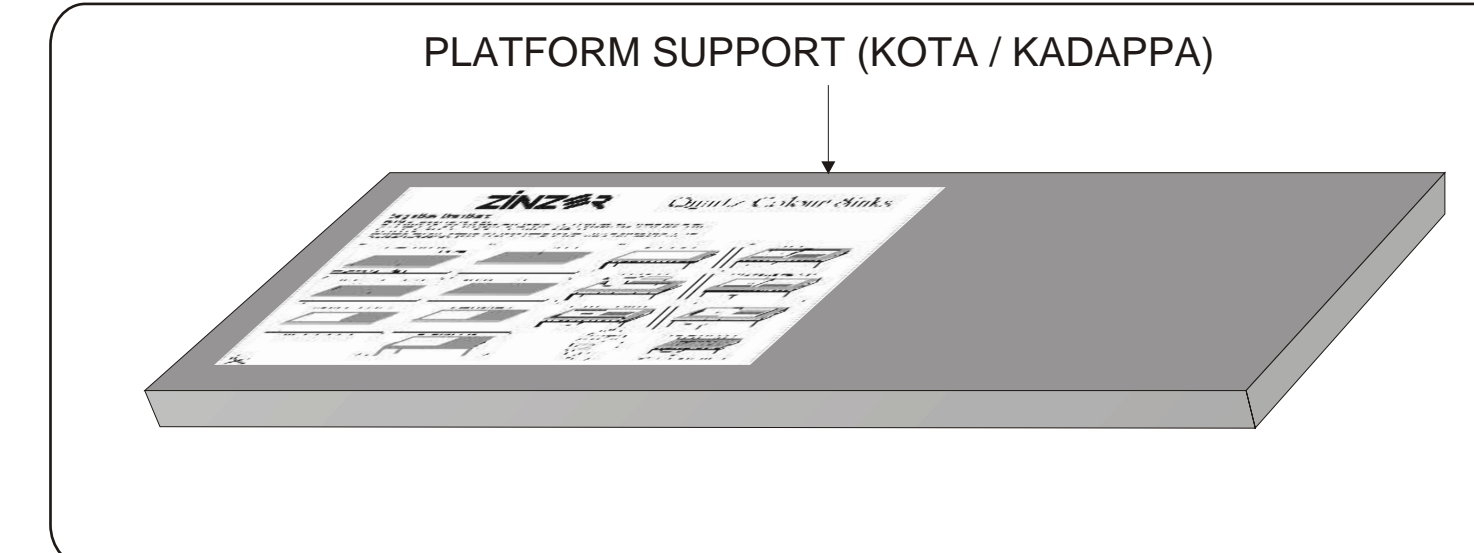

INSTALLATION GUIDE - LINES :

ZINZOR SINK IS A PREMIUM PRODUCT. PLEASE DO NOT ALLOW IT'S EDGES TO GET KNOCKED OUT AND DO NOT KEEP ANY OBJECT OVER IT WHILE IT IS LYING PACKED & AWAITING INSTALLATION. KEEP IT INSIDE ORIGINAL PACKING TILL FINAL FITMENT. FOR YOUR CONVENIENCE USE THIS TEMPLATE FOR DIMENSIONAL DETAILS FOR MAKING THE CUT OUT FOR SINK ON THE PLATFORM. YOU NEED NOT DISTURB THE SINK TILL THE TIME IT IS READY FOR FITMENT. THE TEMPLATE HAS BEEN CUT AS PER THE ACTUAL DIMENSIONS OF THE SINK FOR FLUSH MOUNT OF YOUR KITCHEN SINK.

STEP - 1

STEP - 2

STEP - 3

STEP - 4

STEP - 5

STEP - 6

STEP - 7

STEP - 8