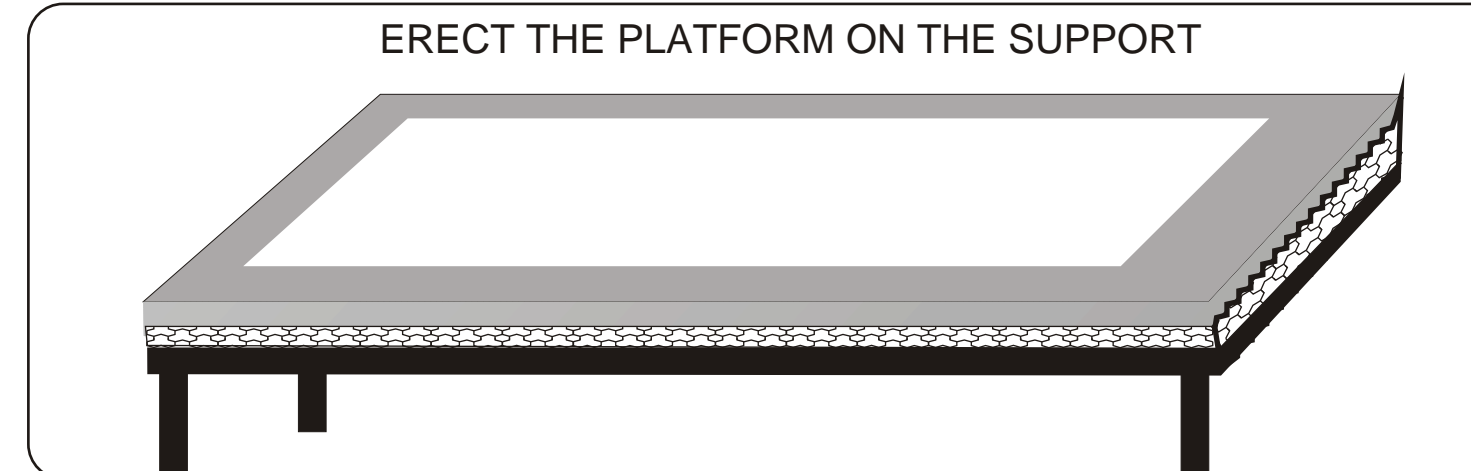

Quartz Colour Sinks

Single Bowl Drain Board

ZINZOR THE PREMIUM QUARTZ KITCHEN SINK

WE THANK YOU & COMPLEMENT YOU FOR CHOOSING ZINZOR KITCHEN SINK FOR YOUR EXCLUSIVE KITCHEN. WE ARE SURE ZINZOR SINK, WHICH IS KNOWN FOR ITS INTERNATIONAL QUALITY, WILL ENHANCE THE ELEGANCE OF YOUR MODERN KITCHEN. WE WOULD LIKE TO ENSURE THAT YOUR SINK IS PROPERLY INSTALLED AND IS PROPERLY MAINTAINED AFTER INSTALLATION SO THAT THE ELEGANCE OF YOUR KITCHEN IS ASSURED FOR A LONG TIME. WE HAVE THEREFORE SPECIALLY DESIGNED & DEVELOPED THIS TEMPLATE FOR YOUR CONVENIENCE. PLEASE FOLLOW THE SIMPLE GUIDE LINES FOR INSTALLATION & MAINTENANCE OF YOUR ZINZOR KITCHEN SINK.

INSTALLATION GUIDE - LINES :

ZINZOR SINK IS A PREMIUM PRODUCT. PLEASE DO NOT ALLOW IT'S EDGES TO GET KNOCKED OUT AND DO NOT KEEP ANY OBJECT OVER IT WHILE IT IS LYING PACKED & AWAITING INSTALLATION. KEEP IT INSIDE ORIGINAL PACKING TILL FINAL FITMENT. FOR YOUR CONVENIENCE USE THIS TEMPLATE FOR DIMENSIONAL DETAILS FOR MAKING THE CUT OUT FOR SINK ON THE PLATFORM. YOU NEED NOT DISTURB THE SINK TILL THE TIME IT IS READY FOR FITMENT. THE TEMPLATE HAS BEEN CUT AS PER THE ACTUAL DIMENSIONS OF THE SINK FOR FLUSH MOUNT OF YOUR KITCHEN SINK.

STEP - 9

YOUR ZINZOR KITCHEN SINK IS NOW FULLY READY FOR YOUR USE.