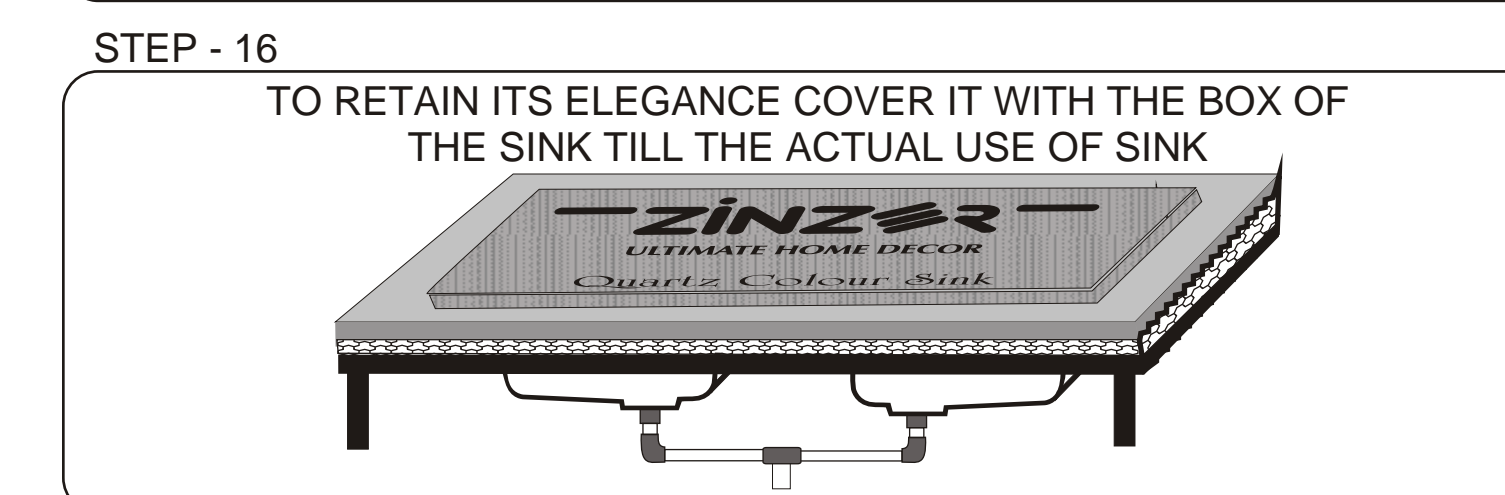

INSTALLATION GUIDE - LINES:

ZINZOR SINK IS A PREMIUM PRODUCT. PLEASE DO NOT ALLOW IT'S EDGES TO GET KNOCKED OUT AND DO NOT KEEP ANY OBJECT OVER IT WHILE IT IS LYING PACKED & AWAITING INSTALLATION. KEEP IT INSIDE ORIGINAL PACKING TILL FINAL FITMENT. FOR YOUR CONVENIENCE USE THIS TEMPLATE FOR DIMENSIONAL DETAILS FOR MAKING THE CUT OUT FOR SINK ON THE PLATFORM. YOU NEED NOT DISTURB THE SINK TILL THE TIME IT IS READY FOR FITMENT. THE TEMPLATE HAS BEEN CUT AS PER THE ACTUAL DIMENSIONS OF THE SINK FOR FLUSH MOUNT OF YOUR KITCHEN SINK.