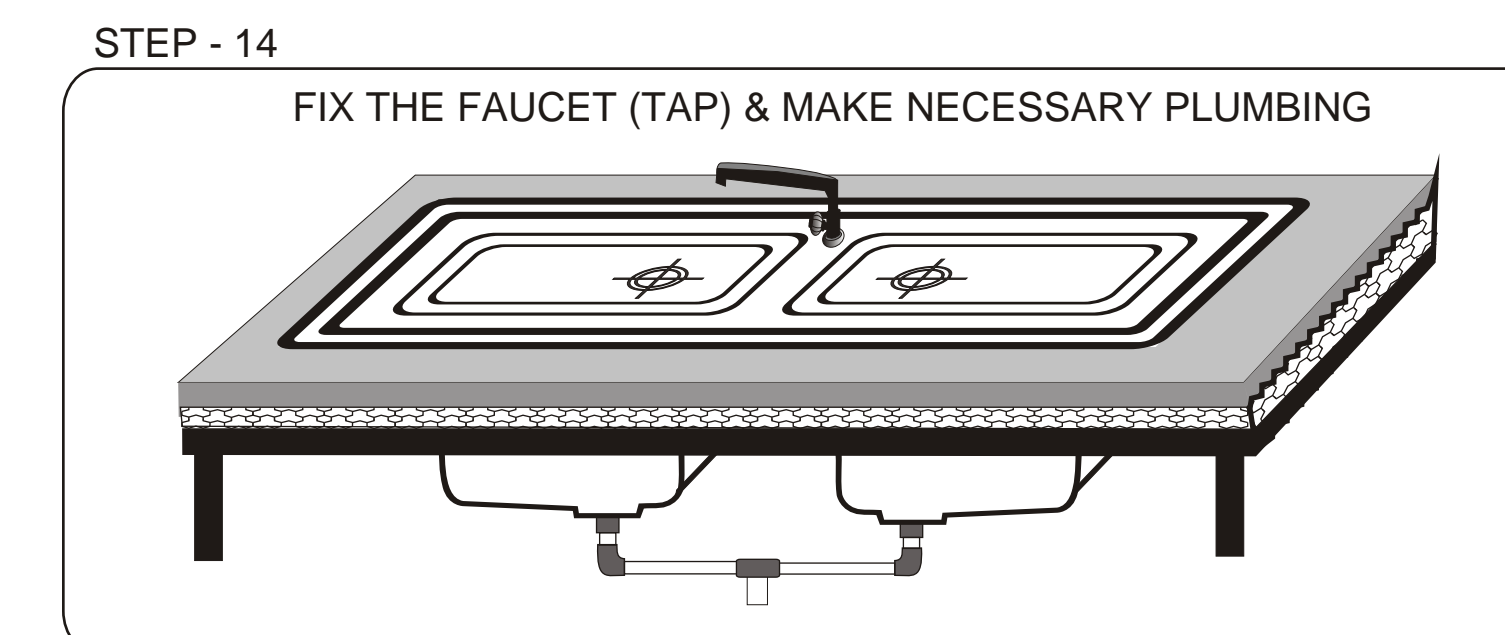

INSTALLATION GUIDE - LINES:

ZINZOR SINK IS A PREMIUM PRODUCT. PLEASE DO NOT ALLOW IT'S EDGES TO GET KNOCKED OUT AND DO NOT KEEP ANY OBJECT OVER IT WHILE IT IS LYING PACKED & AWAITING INSTALLATION. KEEP IT INSIDE ORIGINAL PACKING TILL FINAL FITMENT. FOR YOUR CONVENIENCE USE THIS TEMPLATE FOR DIMENSIONAL DETAILS FOR MAKING THE CUT OUT FOR SINK ON THE PLATFORM. YOU NEED NOT DISTURB THE SINK TILL THE TIME IT IS READY FOR FITMENT. THE TEMPLATE HAS BEEN CUT AS PER THE ACTUAL DIMENSIONS OF THE SINK FOR FLUSH MOUNT OF YOUR KITCHEN SINK.