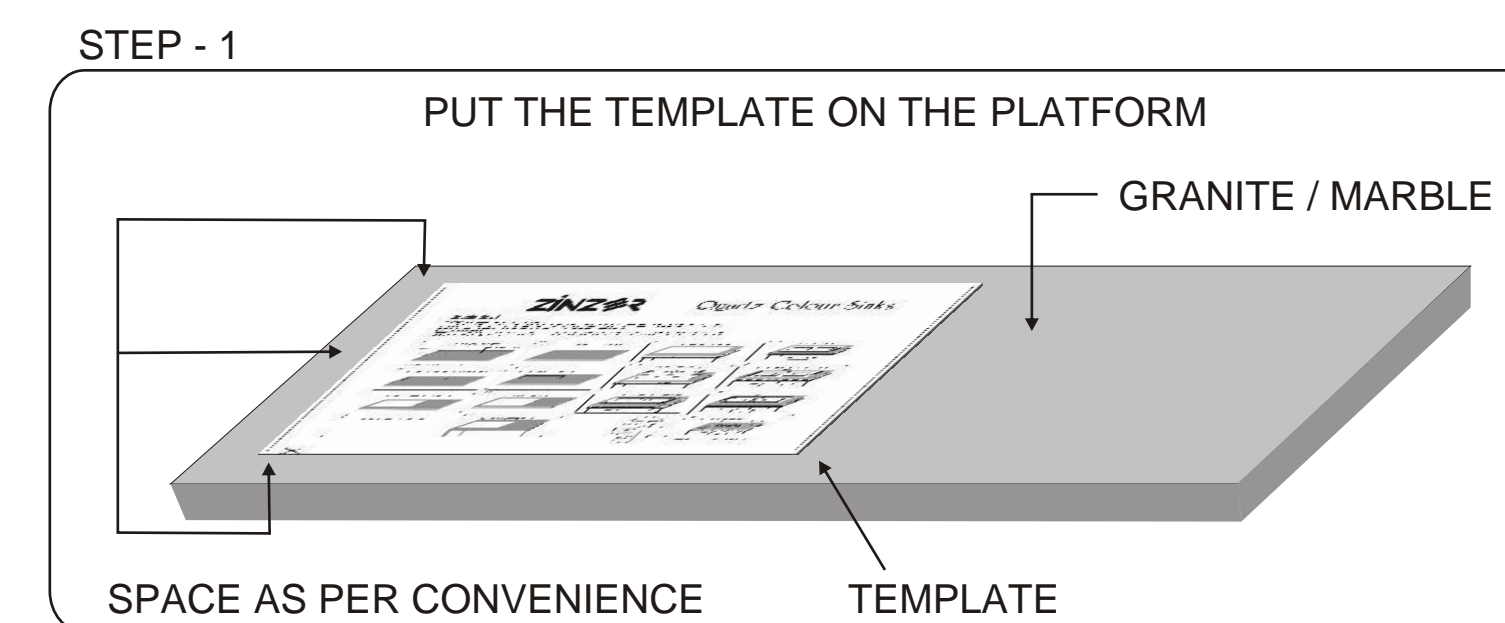

INSTALLATION GUIDE - LINES:

ZINZOR SINK IS A PREMIUM PRODUCT. PLEASE DO NOT ALLOW IT'S EDGES TO GET KNOCKED OUT AND DO NOT KEEP ANY OBJECT OVER IT WHILE IT IS LYING PACKED & AWAITING INSTALLATION. KEEP IT INSIDE ORIGINAL PACKING TILL FINAL FITMENT. FOR YOUR CONVENIENCE USE THIS TEMPLATE FOR DIMENSIONAL DETAILS FOR MAKING THE CUT OUT FOR SINK ON THE PLATFORM. YOU NEED NOT DISTURB THE SINK TILL THE TIME IT IS READY FOR FITMENT. THE TEMPLATE HAS BEEN CUT AS PER THE ACTUAL DIMENSIONS OF THE SINK FOR FLUSH MOUNT OF YOUR KITCHEN SINK.