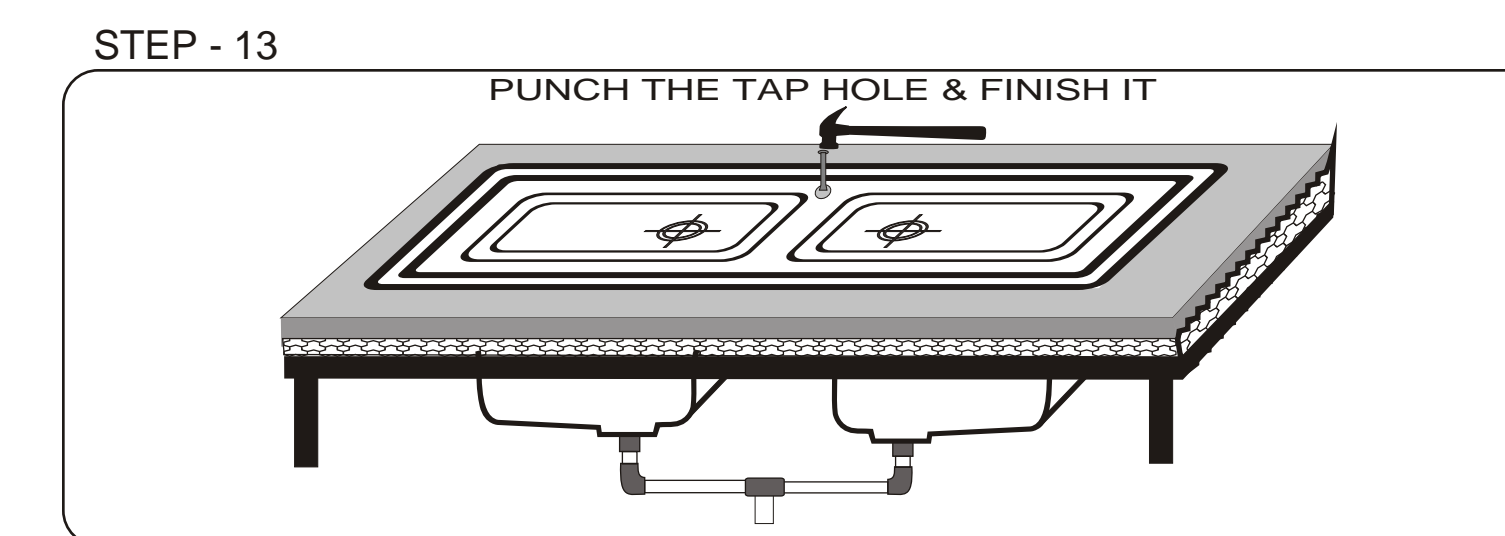

INSTALLATION GUIDE - LINES:

ZINZOR SINK IS A PREMIUM PRODUCT. PLEASE DO NOT ALLOW IT'S EDGES TO GET KNOCKED OUT AND DO NOT KEEP ANY OBJECT OVER IT WHILE IT IS LYING PACKED & AWAITING INSTALLATION. KEEP IT INSIDE ORIGINAL PACKING TILL FINAL FITMENT. FOR YOUR CONVENIENCE USE THIS TEMPLATE FOR DIMENSIONAL DETAILS FOR MAKING THE CUT OUT FOR SINK ON THE PLATFORM. YOU NEED NOT DISTURB THE SINK TILL THE TIME IT IS READY FOR FITMENT. THE TEMPLATE HAS BEEN CUT AS PER THE ACTUAL DIMENSIONS OF THE SINK FOR FLUSH MOUNT OF YOUR KITCHEN SINK.