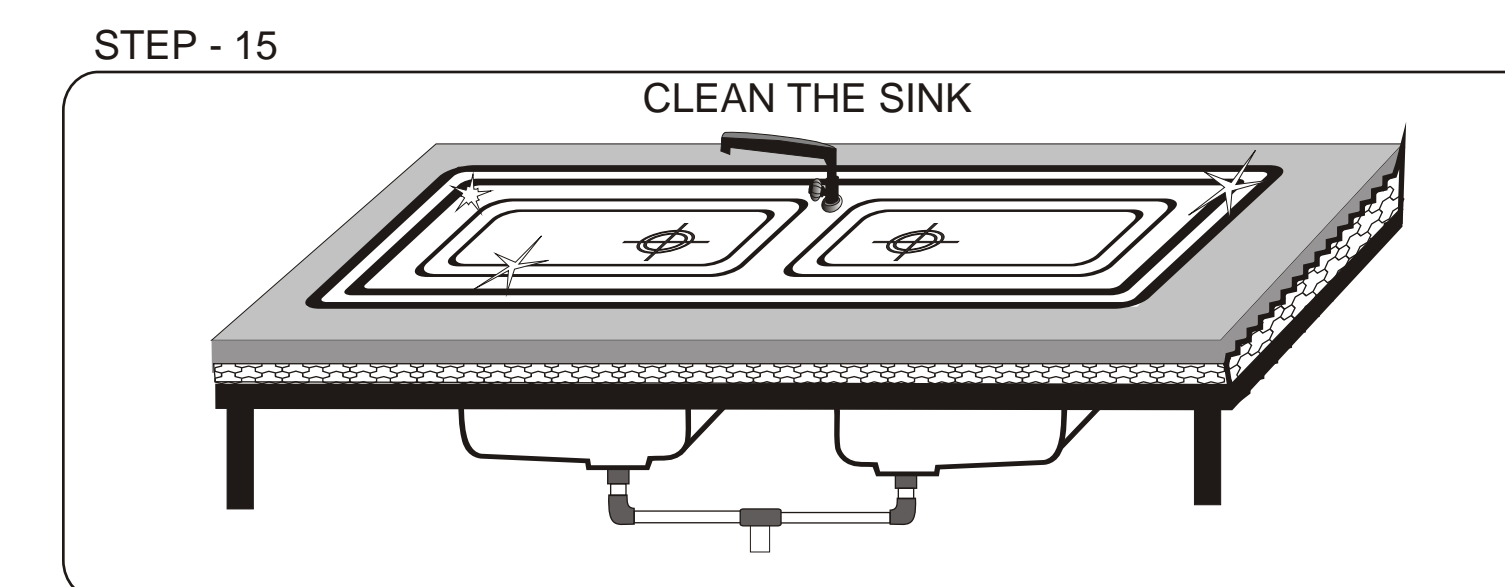

INSTALLATION GUIDE - LINES:

ZINZOR SINK IS A PREMIUM PRODUCT. PLEASE DO NOT ALLOW IT'S EDGES TO GET KNOCKED OUT AND DO NOT KEEP ANY OBJECT OVER IT WHILE IT IS LYING PACKED & AWAITING INSTALLATION. KEEP IT INSIDE ORIGINAL PACKING TILL FINAL FITMENT. FOR YOUR CONVENIENCE USE THIS TEMPLATE FOR DIMENSIONAL DETAILS FOR MAKING THE CUT OUT FOR SINK ON THE PLATFORM. YOU NEED NOT DISTURB THE SINK TILL THE TIME IT IS READY FOR FITMENT. THE TEMPLATE HAS BEEN CUT AS PER THE ACTUAL DIMENSIONS OF THE SINK FOR FLUSH MOUNT OF YOUR KITCHEN SINK.