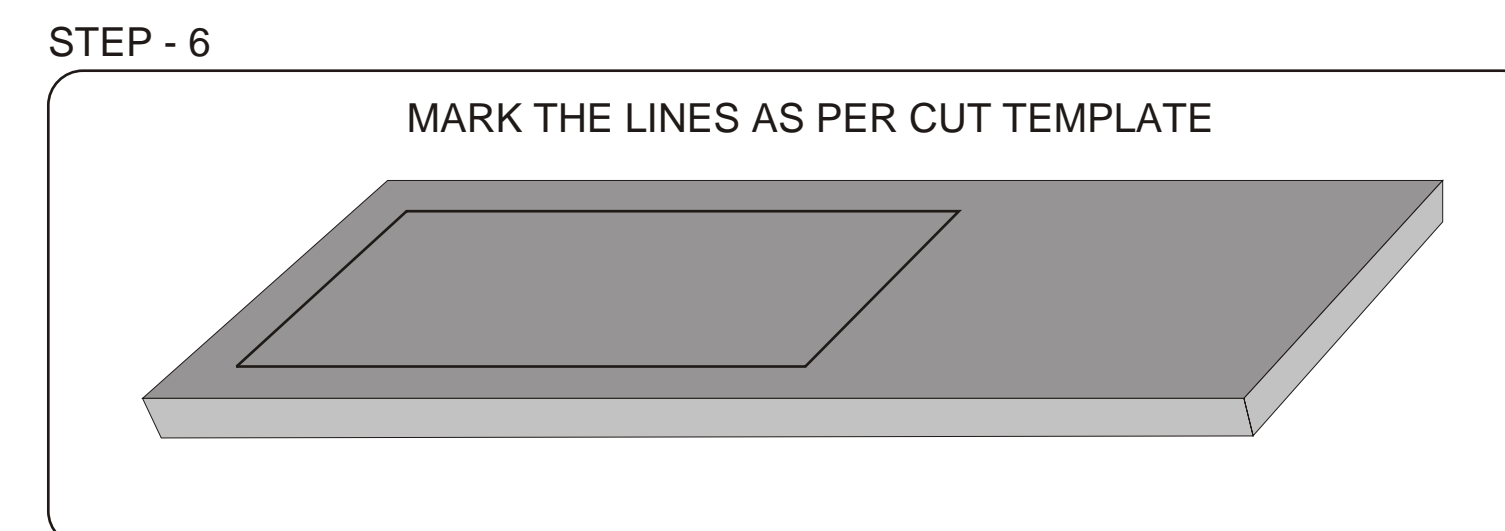

INSTALLATION GUIDE - LINES:

ZINZOR SINK IS A PREMIUM PRODUCT. PLEASE DO NOT ALLOW IT'S EDGES TO GET KNOCKED OUT AND DO NOT KEEP ANY OBJECT OVER IT WHILE IT IS LYING PACKED & AWAITING INSTALLATION. KEEP IT INSIDE ORIGINAL PACKING TILL FINAL FITMENT. FOR YOUR CONVENIENCE USE THIS TEMPLATE FOR DIMENSIONAL DETAILS FOR MAKING THE CUT OUT FOR SINK ON THE PLATFORM. YOU NEED NOT DISTURB THE SINK TILL THE TIME IT IS READY FOR FITMENT. THE TEMPLATE HAS BEEN CUT AS PER THE ACTUAL DIMENSIONS OF THE SINK FOR FLUSH MOUNT OF YOUR KITCHEN SINK.