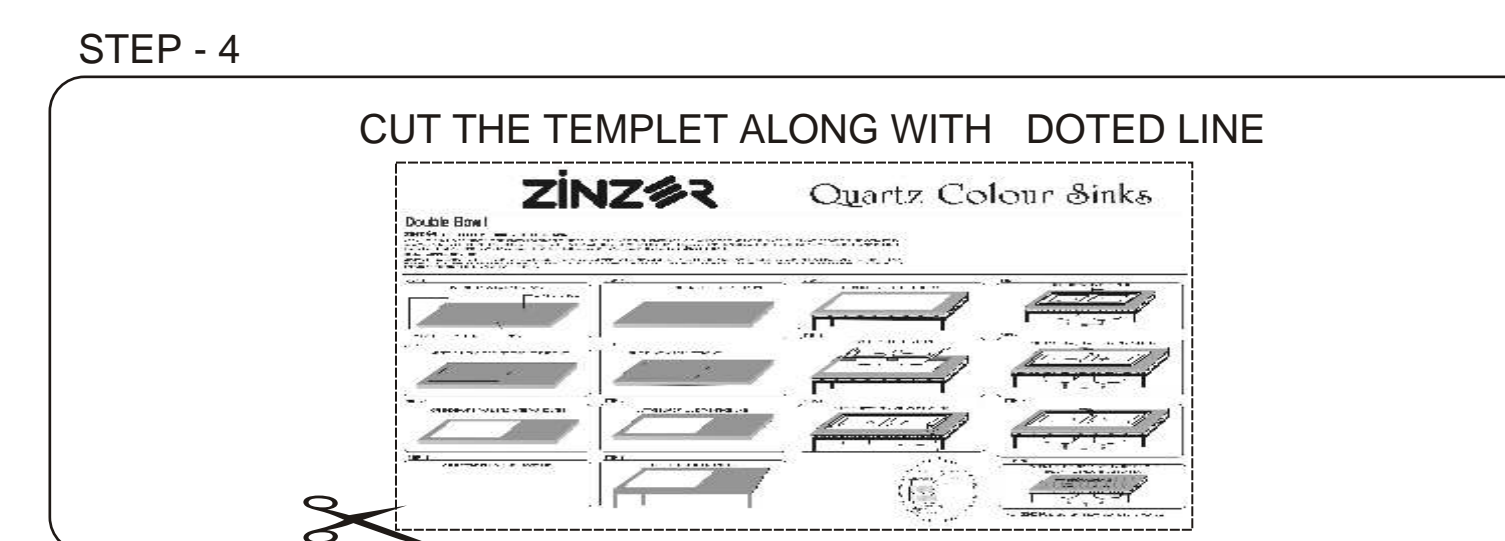

INSTALLATION GUIDE - LINES:

ZINZOR SINK IS A PREMIUM PRODUCT. PLEASE DO NOT ALLOW IT'S EDGES TO GET KNOCKED OUT AND DO NOT KEEP ANY OBJECT OVER IT WHILE IT IS LYING PACKED & AWAITING INSTALLATION. KEEP IT INSIDE ORIGINAL PACKING TILL FINAL FITMENT. FOR YOUR CONVENIENCE USE THIS TEMPLATE FOR DIMENSIONAL DETAILS FOR MAKING THE CUT OUT FOR SINK ON THE PLATFORM. YOU NEED NOT DISTURB THE SINK TILL THE TIME IT IS READY FOR FITMENT. THE TEMPLATE HAS BEEN CUT AS PER THE ACTUAL DIMENSIONS OF THE SINK FOR FLUSH MOUNT OF YOUR KITCHEN SINK.