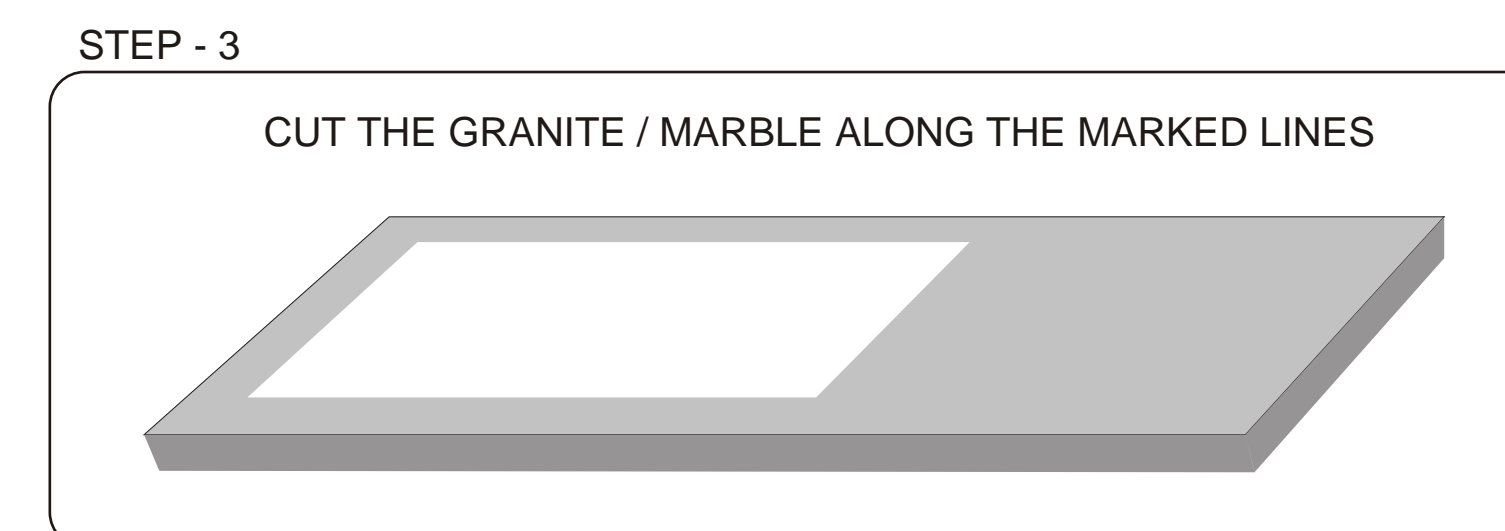

INSTALLATION GUIDE - LINES:

ZINZOR SINK IS A PREMIUM PRODUCT. PLEASE DO NOT ALLOW IT'S EDGES TO GET KNOCKED OUT AND DO NOT KEEP ANY OBJECT OVER IT WHILE IT IS LYING PACKED & AWAITING INSTALLATION. KEEP IT INSIDE ORIGINAL PACKING TILL FINAL FITMENT. FOR YOUR CONVENIENCE USE THIS TEMPLATE FOR DIMENSIONAL DETAILS FOR MAKING THE CUT OUT FOR SINK ON THE PLATFORM. YOU NEED NOT DISTURB THE SINK TILL THE TIME IT IS READY FOR FITMENT. THE TEMPLATE HAS BEEN CUT AS PER THE ACTUAL DIMENSIONS OF THE SINK FOR FLUSH MOUNT OF YOUR KITCHEN SINK.