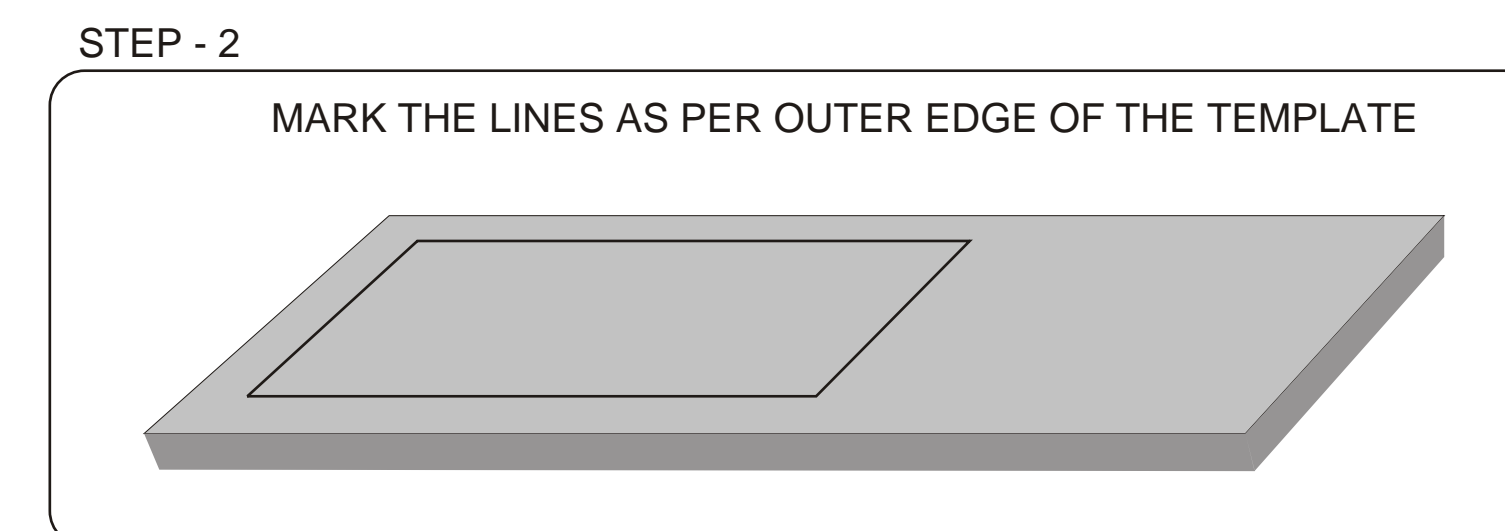

INSTALLATION GUIDE - LINES:

ZINZOR SINK IS A PREMIUM PRODUCT. PLEASE DO NOT ALLOW IT'S EDGES TO GET KNOCKED OUT AND DO NOT KEEP ANY OBJECT OVER IT WHILE IT IS LYING PACKED & AWAITING INSTALLATION. KEEP IT INSIDE ORIGINAL PACKING TILL FINAL FITMENT. FOR YOUR CONVENIENCE USE THIS TEMPLATE FOR DIMENSIONAL DETAILS FOR MAKING THE CUT OUT FOR SINK ON THE PLATFORM. YOU NEED NOT DISTURB THE SINK TILL THE TIME IT IS READY FOR FITMENT. THE TEMPLATE HAS BEEN CUT AS PER THE ACTUAL DIMENSIONS OF THE SINK FOR FLUSH MOUNT OF YOUR KITCHEN SINK.