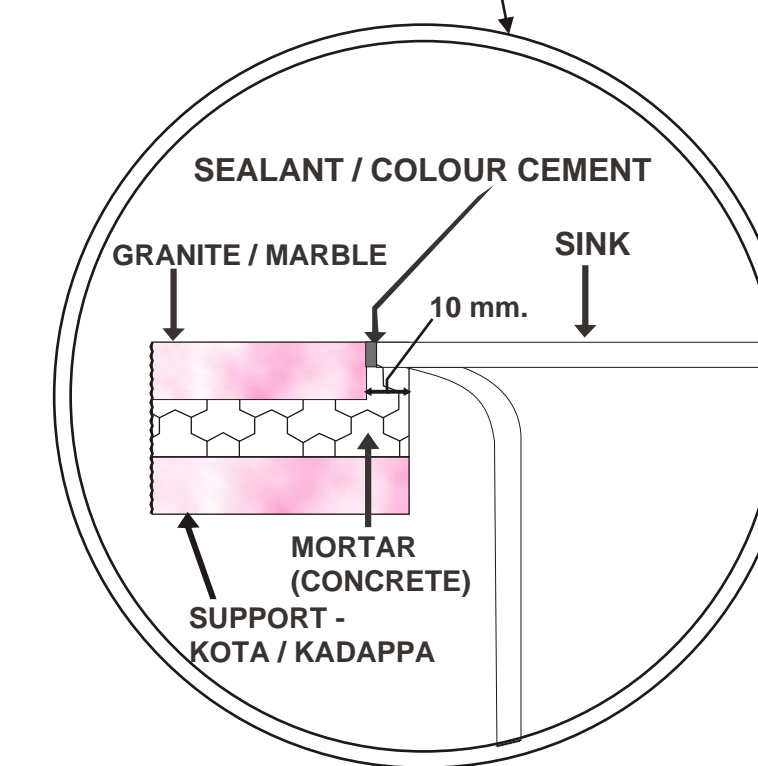

INSTALLATION GUIDE - LINES:

ZINZOR SINK IS A PREMIUM PRODUCT. PLEASE DO NOT ALLOW IT'S EDGES TO GET KNOCKED OUT AND DO NOT KEEP ANY OBJECT OVER IT WHILE IT IS LYING PACKED & AWAITING INSTALLATION. KEEP IT INSIDE ORIGINAL PACKING TILL FINAL FITMENT. FOR YOUR CONVENIENCE USE THIS TEMPLATE FOR DIMENSIONAL DETAILS FOR MAKING THE CUT OUT FOR SINK ON THE PLATFORM. YOU NEED NOT DISTURB THE SINK TILL THE TIME IT IS READY FOR FITMENT. THE TEMPLATE HAS BEEN CUT AS PER THE ACTUAL DIMENSIONS OF THE SINK FOR FLUSH MOUNT OF YOUR KITCHEN SINK.