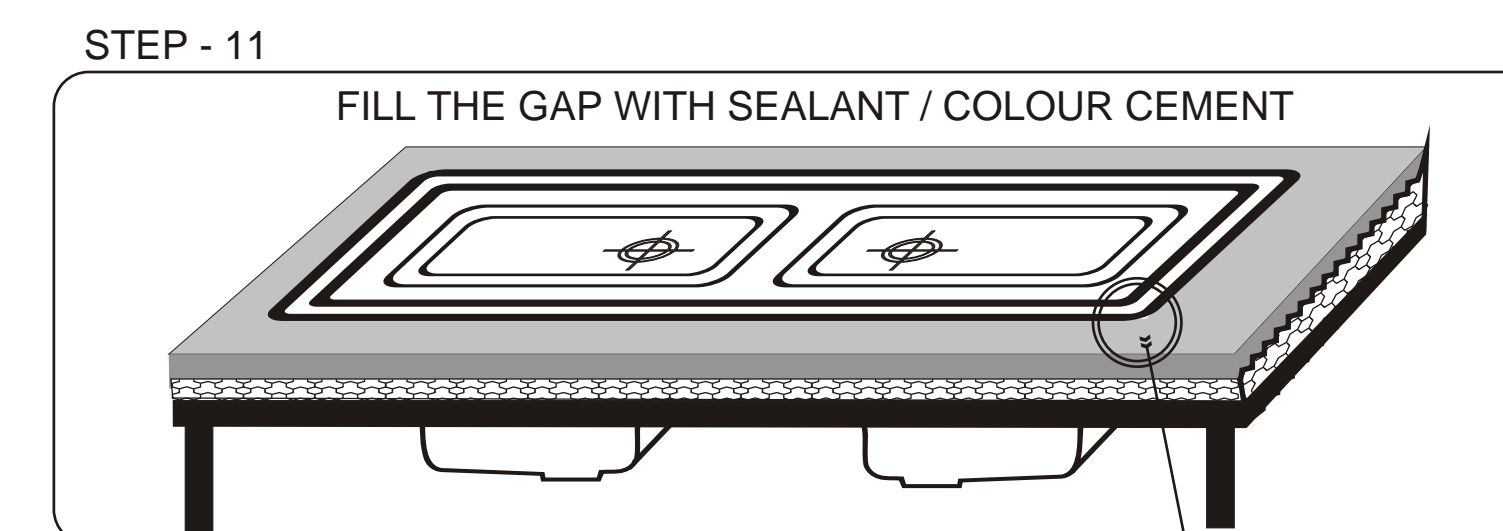

INSTALLATION GUIDE - LINES:

ZINZOR SINK IS A PREMIUM PRODUCT. PLEASE DO NOT ALLOW IT'S EDGES TO GET KNOCKED OUT AND DO NOT KEEP ANY OBJECT OVER IT WHILE IT IS LYING PACKED & AWAITING INSTALLATION. KEEP IT INSIDE ORIGINAL PACKING TILL FINAL FITMENT. FOR YOUR CONVENIENCE USE THIS TEMPLATE FOR DIMENSIONAL DETAILS FOR MAKING THE CUT OUT FOR SINK ON THE PLATFORM. YOU NEED NOT DISTURB THE SINK TILL THE TIME IT IS READY FOR FITMENT. THE TEMPLATE HAS BEEN CUT AS PER THE ACTUAL DIMENSIONS OF THE SINK FOR FLUSH MOUNT OF YOUR KITCHEN SINK.