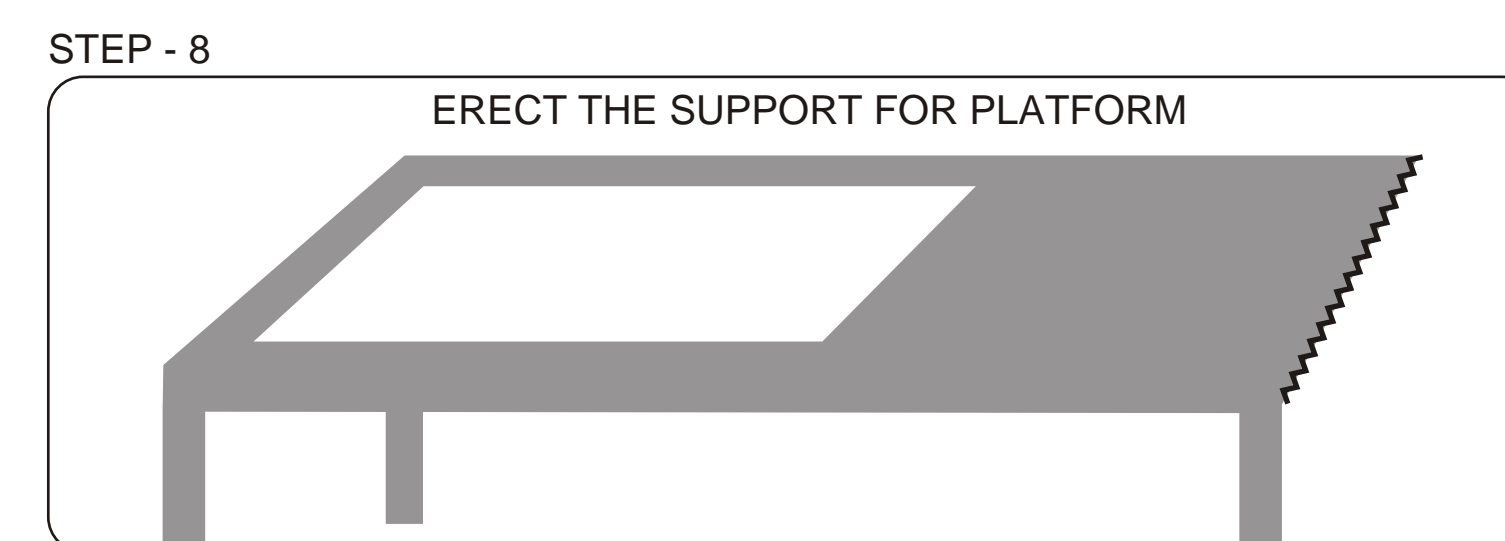

INSTALLATION GUIDE - LINES:

ZINZOR SINK IS A PREMIUM PRODUCT. PLEASE DO NOT ALLOW IT'S EDGES TO GET KNOCKED OUT AND DO NOT KEEP ANY OBJECT OVER IT WHILE IT IS LYING PACKED & AWAITING INSTALLATION. KEEP IT INSIDE ORIGINAL PACKING TILL FINAL FITMENT. FOR YOUR CONVENIENCE USE THIS TEMPLATE FOR DIMENSIONAL DETAILS FOR MAKING THE CUT OUT FOR SINK ON THE PLATFORM. YOU NEED NOT DISTURB THE SINK TILL THE TIME IT IS READY FOR FITMENT. THE TEMPLATE HAS BEEN CUT AS PER THE ACTUAL DIMENSIONS OF THE SINK FOR FLUSH MOUNT OF YOUR KITCHEN SINK.