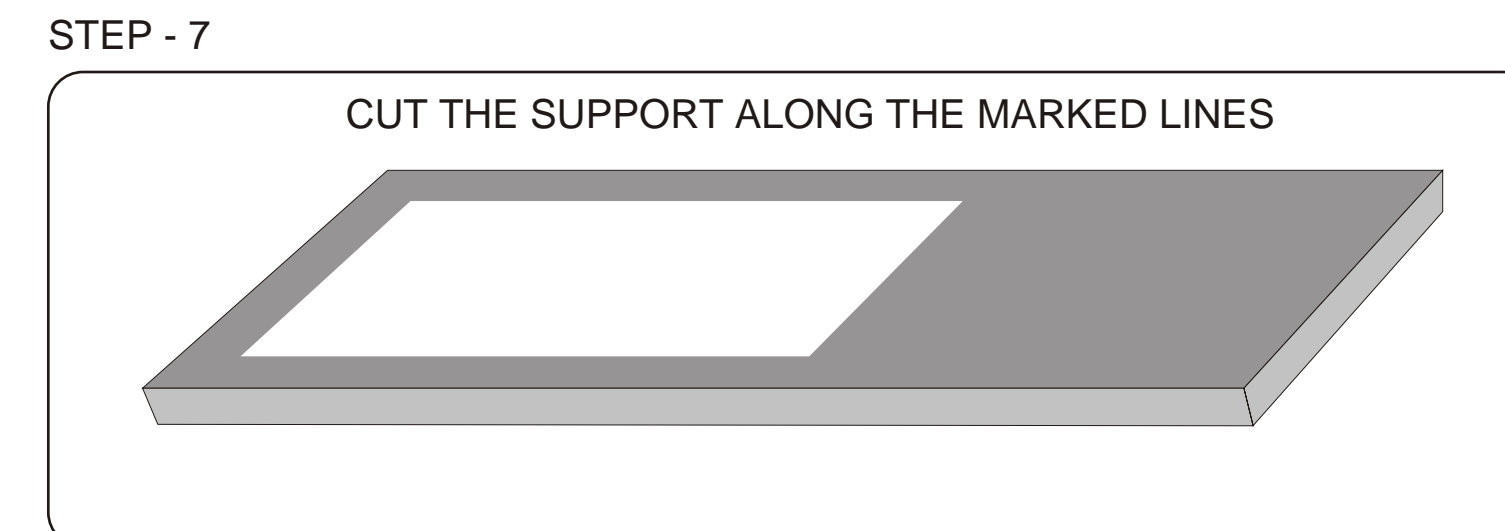

INSTALLATION GUIDE - LINES:

ZINZOR SINK IS A PREMIUM PRODUCT. PLEASE DO NOT ALLOW IT'S EDGES TO GET KNOCKED OUT AND DO NOT KEEP ANY OBJECT OVER IT WHILE IT IS LYING PACKED & AWAITING INSTALLATION. KEEP IT INSIDE ORIGINAL PACKING TILL FINAL FITMENT. FOR YOUR CONVENIENCE USE THIS TEMPLATE FOR DIMENSIONAL DETAILS FOR MAKING THE CUT OUT FOR SINK ON THE PLATFORM. YOU NEED NOT DISTURB THE SINK TILL THE TIME IT IS READY FOR FITMENT. THE TEMPLATE HAS BEEN CUT AS PER THE ACTUAL DIMENSIONS OF THE SINK FOR FLUSH MOUNT OF YOUR KITCHEN SINK.