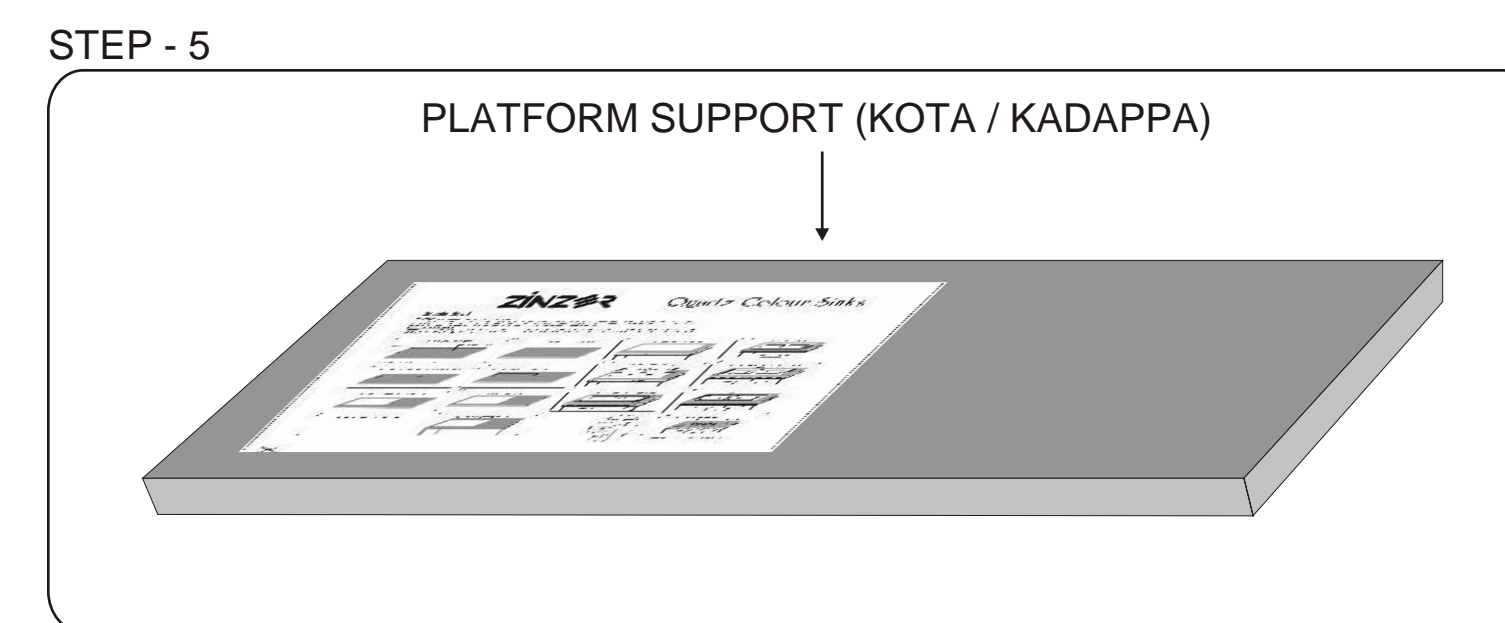

INSTALLATION GUIDE - LINES:

ZINZOR SINK IS A PREMIUM PRODUCT. PLEASE DO NOT ALLOW IT'S EDGES TO GET KNOCKED OUT AND DO NOT KEEP ANY OBJECT OVER IT WHILE IT IS LYING PACKED & AWAITING INSTALLATION. KEEP IT INSIDE ORIGINAL PACKING TILL FINAL FITMENT. FOR YOUR CONVENIENCE USE THIS TEMPLATE FOR DIMENSIONAL DETAILS FOR MAKING THE CUT OUT FOR SINK ON THE PLATFORM. YOU NEED NOT DISTURB THE SINK TILL THE TIME IT IS READY FOR FITMENT. THE TEMPLATE HAS BEEN CUT AS PER THE ACTUAL DIMENSIONS OF THE SINK FOR FLUSH MOUNT OF YOUR KITCHEN SINK.