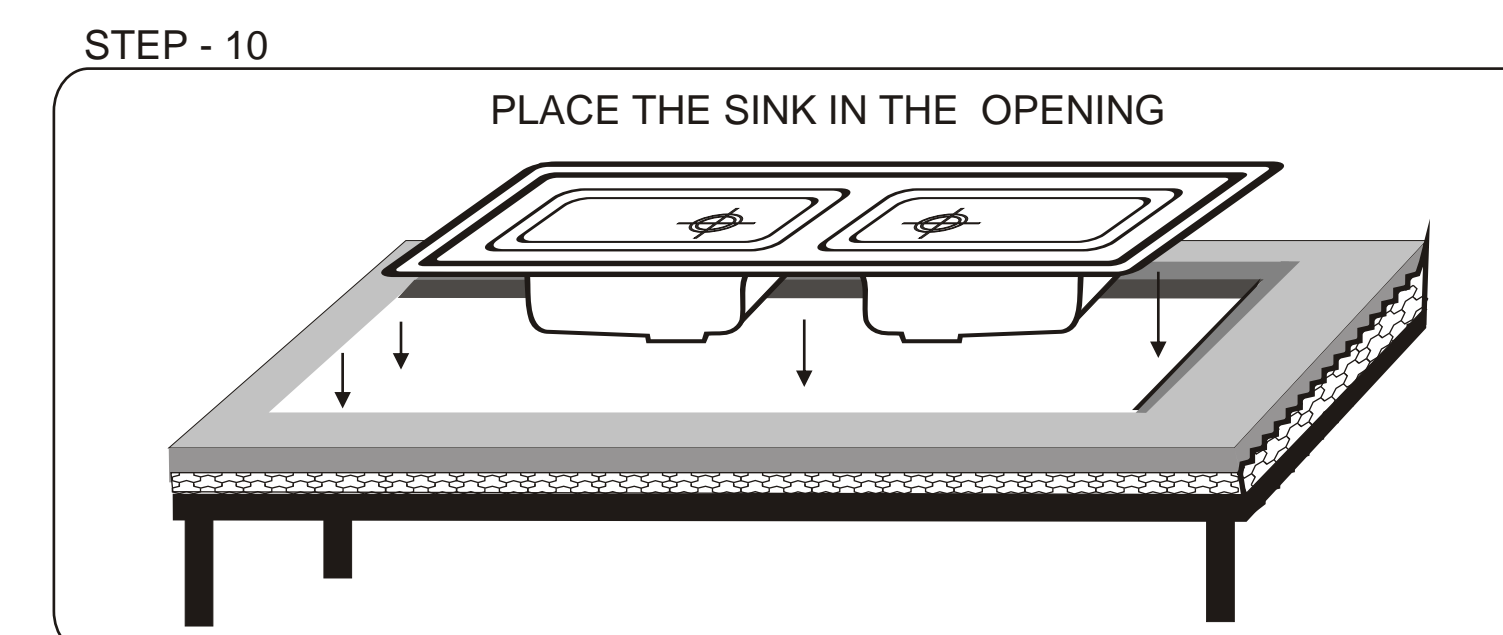

INSTALLATION GUIDE - LINES:

ZINZOR SINK IS A PREMIUM PRODUCT. PLEASE DO NOT ALLOW IT'S EDGES TO GET KNOCKED OUT AND DO NOT KEEP ANY OBJECT OVER IT WHILE IT IS LYING PACKED & AWAITING INSTALLATION. KEEP IT INSIDE ORIGINAL PACKING TILL FINAL FITMENT. FOR YOUR CONVENIENCE USE THIS TEMPLATE FOR DIMENSIONAL DETAILS FOR MAKING THE CUT OUT FOR SINK ON THE PLATFORM. YOU NEED NOT DISTURB THE SINK TILL THE TIME IT IS READY FOR FITMENT. THE TEMPLATE HAS BEEN CUT AS PER THE ACTUAL DIMENSIONS OF THE SINK FOR FLUSH MOUNT OF YOUR KITCHEN SINK.