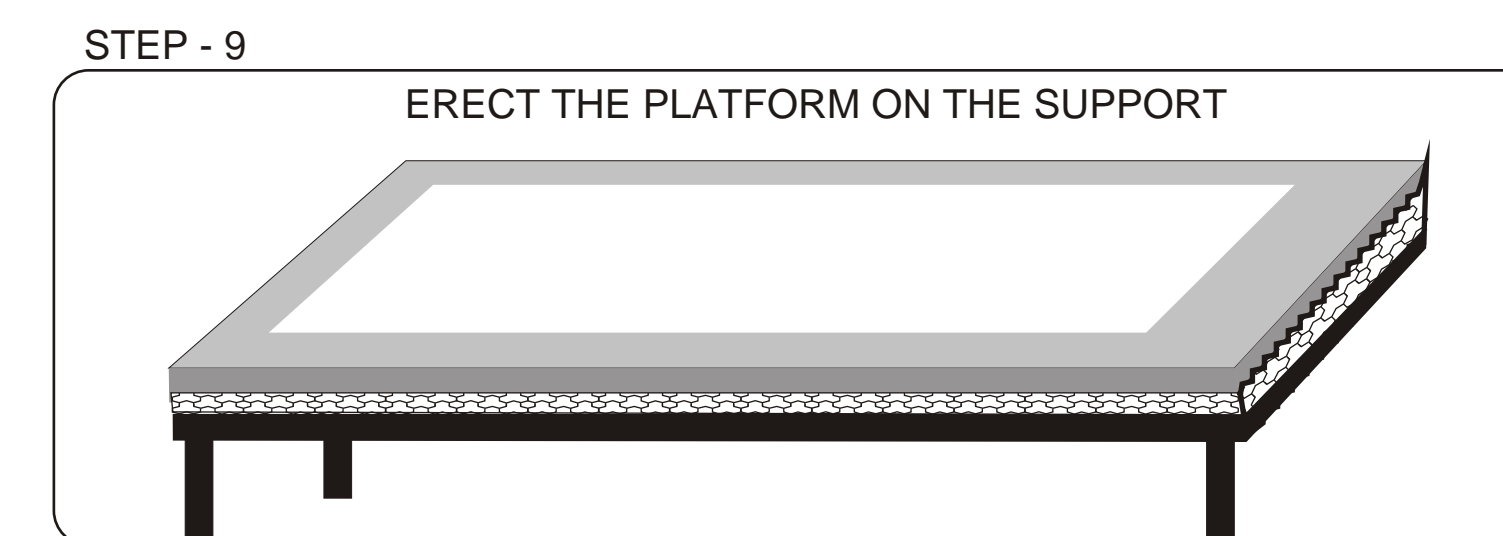

INSTALLATION GUIDE - LINES:

ZINZOR SINK IS A PREMIUM PRODUCT. PLEASE DO NOT ALLOW IT'S EDGES TO GET KNOCKED OUT AND DO NOT KEEP ANY OBJECT OVER IT WHILE IT IS LYING PACKED & AWAITING INSTALLATION. KEEP IT INSIDE ORIGINAL PACKING TILL FINAL FITMENT. FOR YOUR CONVENIENCE USE THIS TEMPLATE FOR DIMENSIONAL DETAILS FOR MAKING THE CUT OUT FOR SINK ON THE PLATFORM. YOU NEED NOT DISTURB THE SINK TILL THE TIME IT IS READY FOR FITMENT. THE TEMPLATE HAS BEEN CUT AS PER THE ACTUAL DIMENSIONS OF THE SINK FOR FLUSH MOUNT OF YOUR KITCHEN SINK.