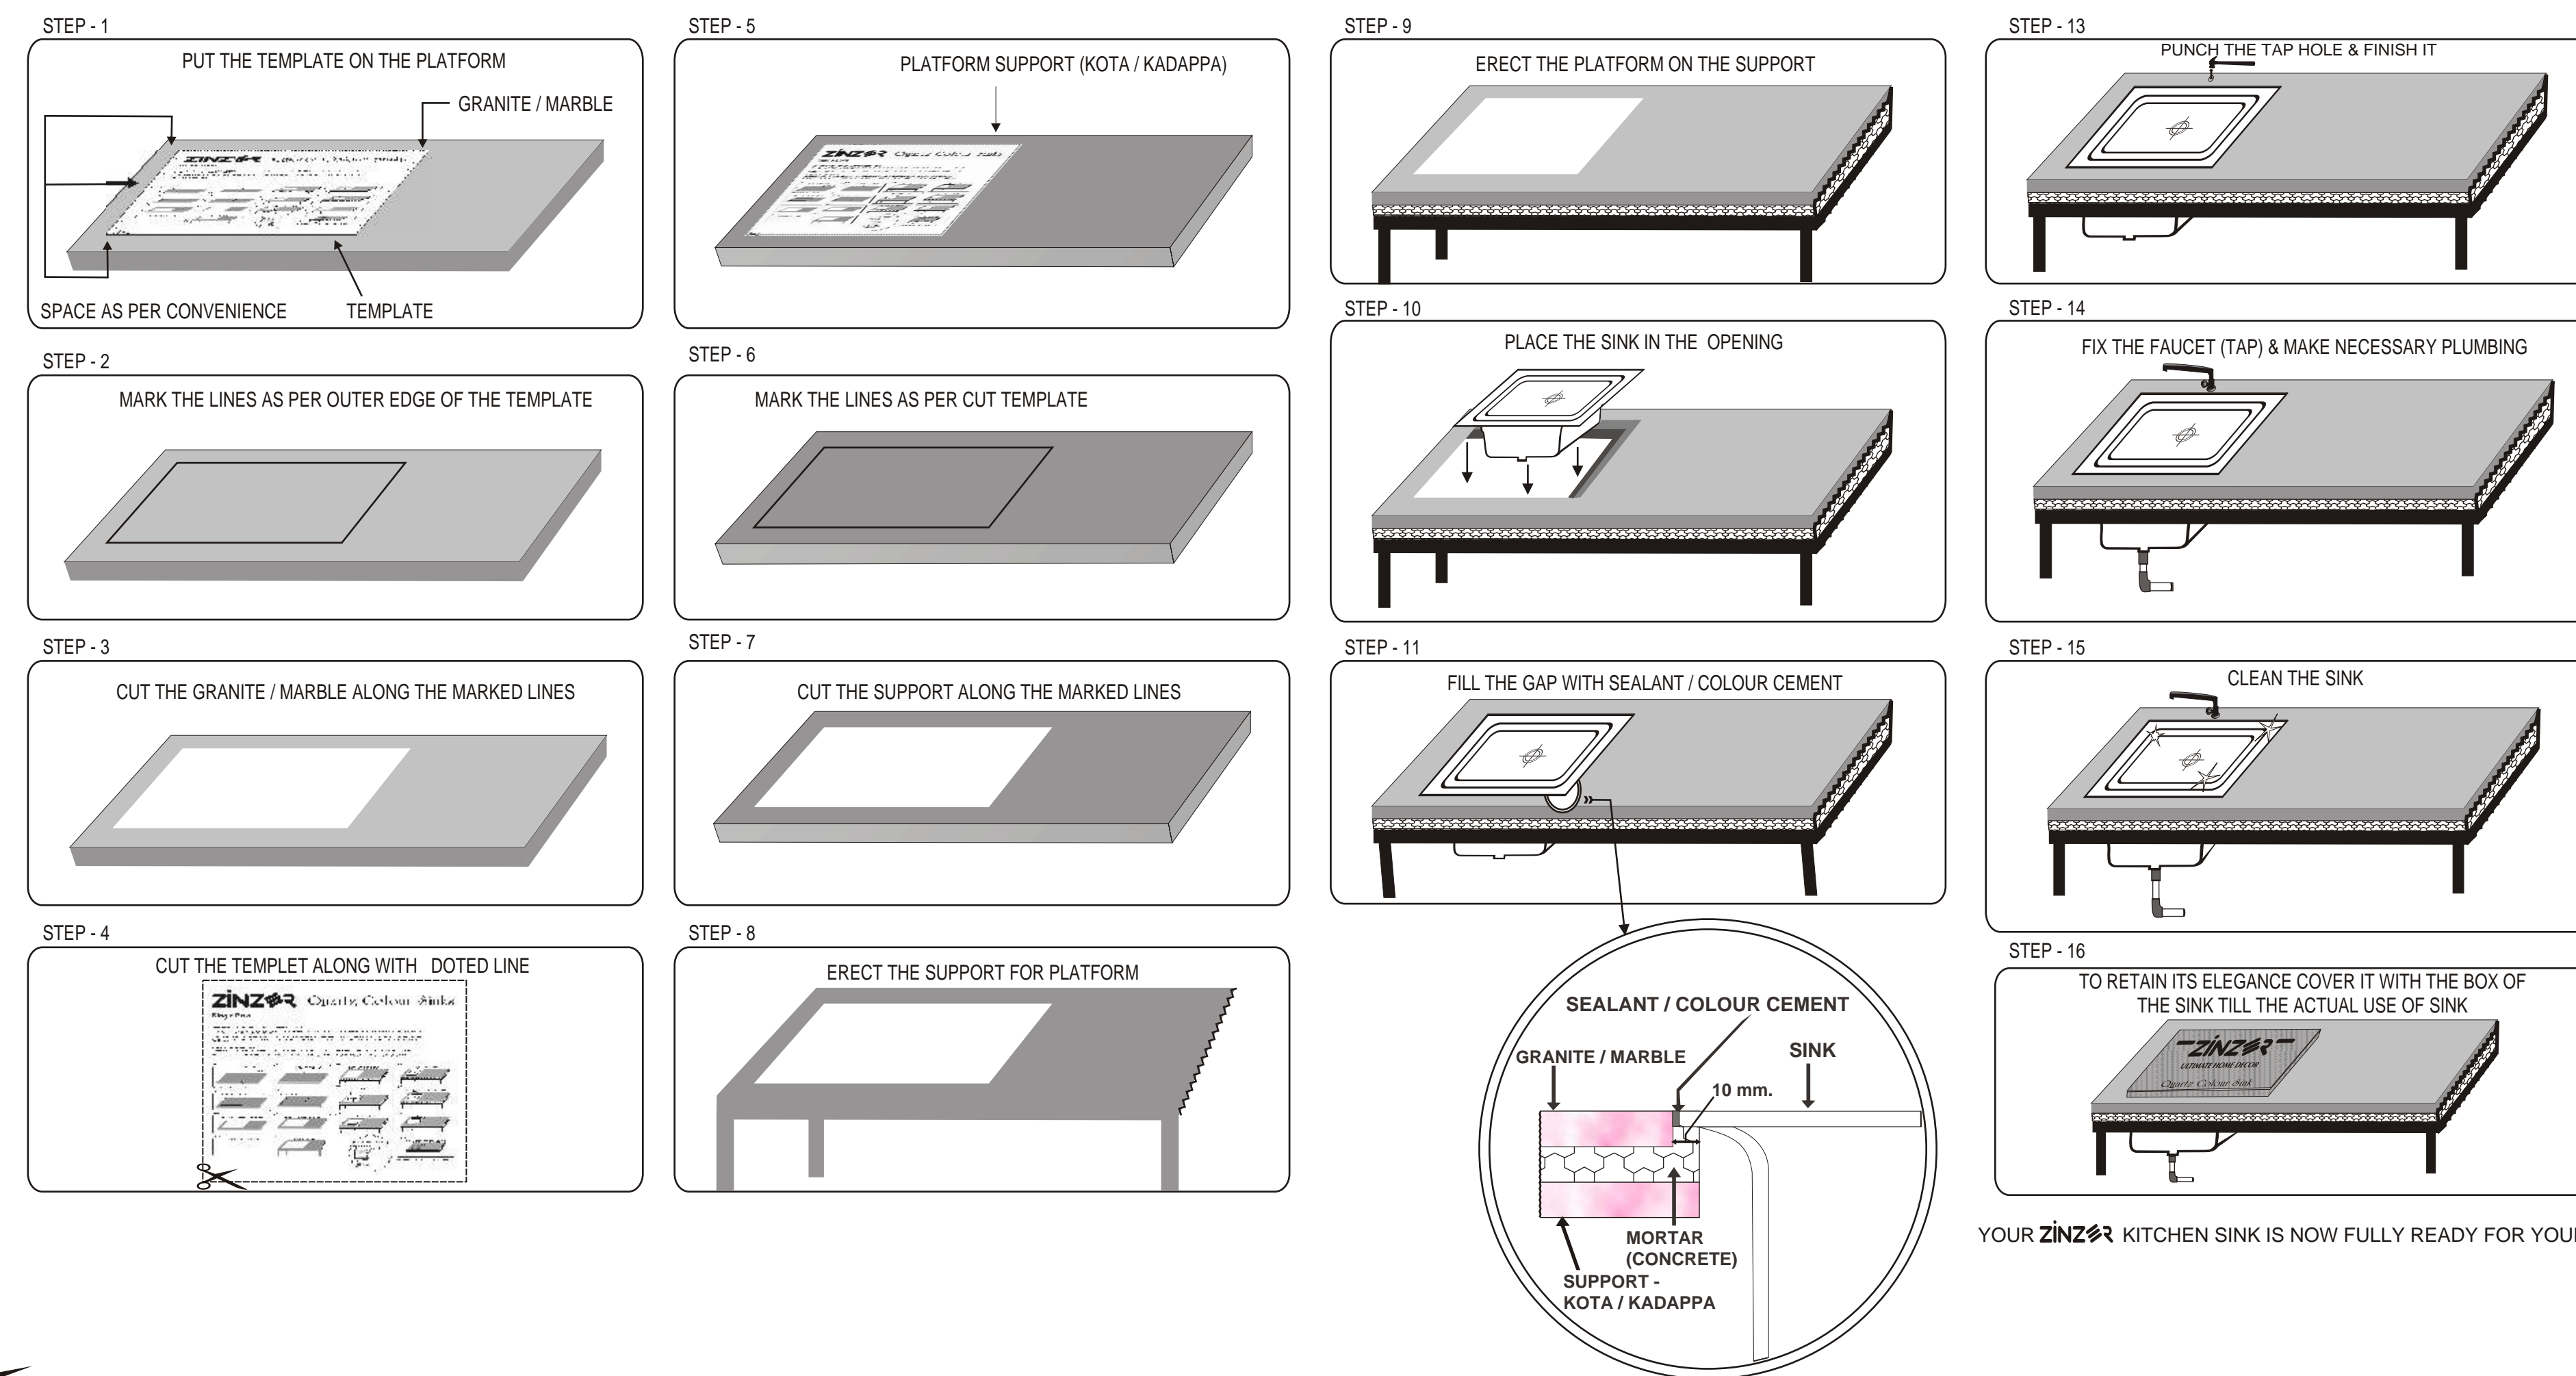

ZINZOR Quartz Colour Sinks

Single Bowl (24 x 18)

ZINZOR THE PREMIUM QUARTZ KITCHEN SINK

WE THANK YOU & COMPLEMENT YOU FOR CHOOSING ZINZOR KITCHEN SINK FOR YOUR EXCLUSIVE KITCHEN. WE ARE SURE ZINZOR SINK, WHICH IS KNOWN FOR ITS INTERNATIONAL QUALITY, WILL ENHANCE THE ELEGANCE OF YOUR MODERN KITCHEN.

WE WOULD LIKE TO ENSURE THAT YOUR SINK IS PROPERLY INSTALLED AND IS PROPERLY MAINTAINED AFTER INSTALLATION SO THAT THE ELEGANCE OF YOUR KITCHEN IS ASSURED FOR A LONG TIME. WE HAVE THEREFORE SPECIALLY DESIGNED & DEVELOPED THIS TEMPLATE FOR YOUR CONVENIENCE. PLEASE FOLLOW THE SIMPLE GUIDE LINES FOR INSTALLATION & MAINTENANCE OF YOUR ZINZOR KITCHEN SINK

INSTALLATION GUIDE - LINES :

ZINZOR SINK IS A PREMIUM PRODUCT. PLEASE DO NOT ALLOW IT'S EDGES TO GET KNOCKED OUT AND DO NOT KEEP ANY OBJECT OVER IT WHILE IT IS LYING PACKED & AWAITING INSTALLATION. KEEP IT INSIDE ORIGINAL PACKING TILL FINAL FITMENT. FOR YOUR CONVENIENCE USE THIS TEMPLATE FOR DIMENSIONAL DETAILS FOR MAKING THE CUT OUT FOR SINK ON THE PLATFORM. YOU NEED NOT DISTURB THE SINK TILL THE TIME IT IS READY FOR FITMENT. THE TEMPLATE HAS BEEN CUT AS PER THE ACTUAL DIMENSIONS OF THE SINK FOR **FLUSH MOUNT** OF YOUR KITCHEN SINK.